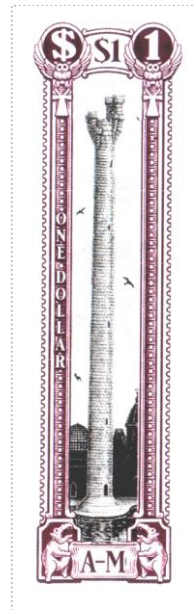

Tower of Art $1

SHS AM0590

Issued in the Year of the Luminour Lemur

Burgundy and black on white field Tower of Art black $1 banner bordered by $ and 1 in roundels supported by Morpork and Ankh saw-tooth columns ONE DOLLAR banner A-M boarded by hippos base.

Stamp Name: Tower of Art $1	Common	SHS AM0590Aw
Region: Ankh-Morpork	Availability: Unlimited Availability	
Perforation: Wincanton 10/2cm/2cm	Width/Height: 25 by 80 mm	
Price: £1.10	Release Date: 11 Feb 2025	
Stamp Name: Tower of Art not $1	Sport	SHS AM0590Bw
Region: Ankh-Morpork	Availability: Unlimited Availability	
Perforation: Wincanton 10/2cm/2cm	Width/Height: 25 by 80 mm	
Price:	Release Date: 11 Feb 2025	

SHS0590Bw