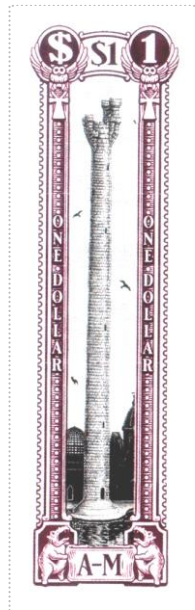

Tower of Art \$1

SHS AM0590

Issued in the Year of the Luminour Lemur

Burgundy and black on white field Tower of Art black \$1 banner bordered by \$ and 1 in roundels supported by Morpork and Ankh saw-tooth columns ONE DOLLAR banner A-M boarded by hippos base.

Stamp Name: Tower of Art \$1	Common	SHS AM0590Aw
Region: Ankh-Morpork	Availability: Unlimited Availability	
Perforation: Wincanton 10/2cm/2cm	Width/Height: 25 by 80 mm	
Price: £1.10	Release Date: 11 Feb 2025	
Stamp Name: Tower of Art not \$1	Sport	SHS AM0590Bw
Region: Ankh-Morpork	Availability: Unlimited Availability	
Perforation: Wincanton 10/2cm/2cm	Width/Height: 25 by 80 mm	
Price:	Release Date: 11 Feb 2025	