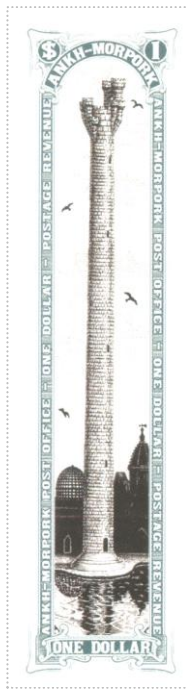

$1 Tower of Art power blue

SHS AM0489

Issued in the Year of the Condescending Carp

Powder blue on white field art deco frame $ in roundel canton 1 in roundel canton sinister ANKH-MORPORK arched Tower of Art on light grey sky bisecting the High Energy Building and the Main Hall and black reflecting lake two birds sinister two birds Dexter bordered by ANKH-MORPORK POST OFFICE - ONE DOLLAR - POSTAGE REVENUE left ascending right descending ONE DOLLAR base

Stamp Name: $1 Tower of Art power blue	Common	SHS AM0489Aw
Region: Ankh-Morpork	Availability: Unlimited Availability	
Perforation: Wincanton 10/2cm/2cm	Width/Height: 24 by 90 mm	
Price: £1.10	Release Date: 24 Jan 2020	
Stamp Name: $1 Tower of Art birdless	Sport	SHS AM0489Bw
Region: Ankh-Morpork	Availability: Sport found on sheet	
Perforation: Wincanton 10/2cm/2cm	Width/Height: 24 by 90 mm	
Price:	Release Date: 24 Jan 2020	

The birds have disappeared

SHS0489Aw