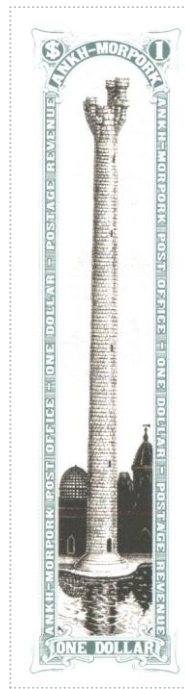

$1 Tower of Art power blue

SHS AM0489

Issued in the Year of the Condescending Carp

Powder blue on white field art deco frame $ in roundel canton 1 in roundel canton sinister ANKH-MORPORK arched Tower of Art on light grey sky bisecting the High Energy Building and the Main Hall and black reflecting lake two birds sinister two birds Dexter bordered by ANKH-MORPORK POST OFFICE - ONE DOLLAR - POSTAGE REVENUE left ascending right descending ONE DOLLAR base

Stamp Name: $1 Tower of Art power blue	Common	SHS AM0489Aw
Region: Ankh-Morpork	Availability: Unlimited Availability	
Perforation: Wincanton 10/2cm/2cm	Width/Height: 24 by 90 mm	
Price: £1.10	Release Date: 24 Jan 2020	
Stamp Name: $1 Tower of Art birdless	Sport	SHS AM0489Bw
Region: Ankh-Morpork	Availability: Sport found on sheet	
Perforation: Wincanton 10/2cm/2cm	Width/Height: 24 by 90 mm	
Price:	Release Date: 24 Jan 2020	

The birds have disappeared

SHS0489Bw