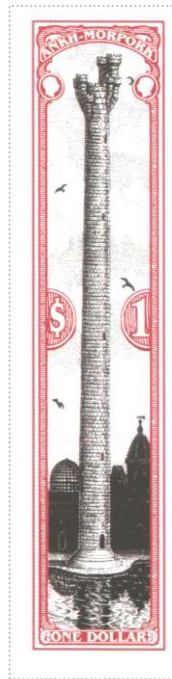

$1 Tower of Art Crimson

SHS AM0466

Issued in the Year of the Incontrovertible Skunk

Crimson red on white field black Tower of Art on light grey sky bisecting the High Energy Building and the Main Hall and black reflecting lake two birds sinister two birds dexter brown bordered by dotted columns $ crimson on white semi-circle dexter 1 crimson on White semi-circle sinister ANKH-MORPORK white brown arched over Patrician profile In oval frame sinister and dexter combatant chief ONE DOLLAR white on crimson base

Stamp Name: $1 Tower of Art Crimson	Common	SHS AM0466Aw
Region: Ankh-Morpork	Availability: Unlimited Availability	
Perforation: Wincanton 10/2cm/2cm	Width/Height: 22 by 89 mm	
Price: £1.10	Release Date: 24 Jan 2019	
Stamp Name: $1 Tower of Art Crimson skunk	Sport	SHS AM0466Bw
Region: Ankh-Morpork	Availability: Sport found on sheet	
Perforation: Wincanton 10/2cm/2cm	Width/Height: 22 by 89 mm	
Price:	Release Date: 24 Jan 2019	

The top left-hand bird has been replaced by a skunk

SHS0466Aw