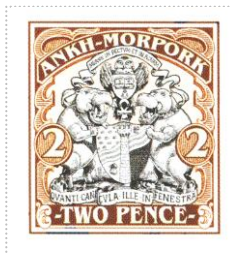

Issued in the Year of the Incontrovertible Skunk

Coffee and black on white field bounding two hippos royales baillant ochre left enchaîne, right couronne au cou surmounted by Ankh symbol supporting shield with book and wizard's hat and morpork olive supported by scroll with motto QVANTI CANI CULA ILLE IN FENESTRA ANKH-MORPORK in furlled banner chief bordered by 2 in oval frame sinister and dexter TWO PENCE Base.

Stamp Name: Ankh Two Pence Coffee	Common	SHS AM0463Aw
Region: Ankh-Morpork	Availability: Unlimited Availability	
Perforation: Wincanton 10/2cm/2cm	Width/Height: 30 by 33 mm	
Price: 60p	Release Date: 24 Jan 2019	
Stamp Name: Ankh Two Pence Coffee bricks	Sport	SHS AM0463Bw
Region: Ankh-Morpork	Availability: Sport found on sheet	
Perforation: Wincanton 10/2cm/2cm	Width/Height: 30 by 33 mm	
Price:	Release Date: 24 Jan 2019	

The bricks on the tower are missing

SHS0463Aw