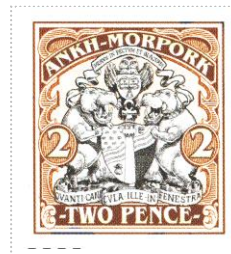

Issued in the Year of the Incontrovertible Skunk

Coffee and black on white field bounding two hippos royales baillant ochre left enchaîne, right couronne au cou surmounted by Ankh symbol supporting shield with book and wizard's hat and morpork olive supported by scroll with motto QVANTI CANI CULA ILLE IN FENESTRA ANKH-MORPORK in furlled banner chief bordered by 2 in oval frame sinister and dexter TWO PENCE Base.

Stamp Name: Ankh Two Pence Coffee	Common	SHS AM0463Aw
Region: Ankh-Morpork	Availability: Unlimited Availability	
Perforation: Wincanton 10/2cm/2cm	Width/Height: 30 by 33 mm	
Price: 60p	Release Date: 24 Jan 2019	
Stamp Name: Ankh Two Pence Coffee bricks	Sport	SHS AM0463Bw
Region: Ankh-Morpork	Availability: Sport found on sheet	
Perforation: Wincanton 10/2cm/2cm	Width/Height: 30 by 33 mm	
Price:	Release Date: 24 Jan 2019	

The bricks on the tower are missing

SHS0463Bw