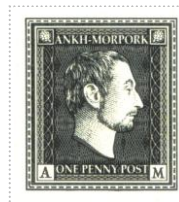

Issued in the Year of the Backward Facing Artichoke

Black and shades on White Fine Burlage field Mature Patrician Sinister Profile Chief ANKH-MORPORK Artichoke Square White Canton and Canton Sinister Base ONE PENNY A in Square White Dexter M in Square White Sinister.

Stamp Name: Penny Patrician Artichoke	Common	SHS AM0414Aw
Region: Ankh-Morpork	Availability: Unlimited Availability	
Perforation: Wincanton 10/2cm/2cm	Width/Height: 23 by 26 mm	
Price: 35p	Release Date: 11 Jan 2017	
Stamp Name: Penny Patrician Artichoke Hatless	Sport	SHS AM0414Bw
Region: Ankh-Morpork	Availability: Sport found on sheet	
Perforation: Wincanton 10/2cm/2cm	Width/Height: 23 by 26 mm	
Price:	Release Date: 11 Jan 2017	

The Patrician is not wearing his cap.

SHS0414Bw