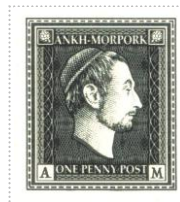

Issued in the Year of the Backward Facing Artichoke

Black and shades on White Fine Burlage field Mature Patrician Sinister Profile Chief ANKH-MORPORK Artichoke Square White Canton and Canton Sinister Base ONE PENNY A in Square White Dexter M in Square White Sinister.

Stamp Name: Penny Patrician Artichoke	Common	SHS AM0414Aw
Region: Ankh-Morpork	Availability: Unlimited Availability	
Perforation: Wincanton 10/2cm/2cm	Width/Height: 23 by 26 mm	
Price: 35p	Release Date: 11 Jan 2017	
Stamp Name: Penny Patrician Artichoke Hatless	Sport	SHS AM0414Bw
Region: Ankh-Morpork	Availability: Sport found on sheet	
Perforation: Wincanton 10/2cm/2cm	Width/Height: 23 by 26 mm	
Price:	Release Date: 11 Jan 2017	

The Patrician is not wearing his cap.

SHS0414Aw