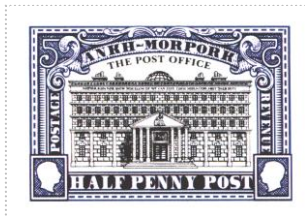

Issued in the Year of the Backward Facing Artichoke

Blue on White Image of Ankh-Morpork Post Office labelled THE POST OFFICE with Motto and Dome Top Framed ANKH-MORPORK with floral motif with columns REVENUE Sinister and POSTAGE Dexter over Patricians Profile Sinister and Dexter Combatant bordering HALF PENNY POST Central Base.

Stamp Name: Post Office Half Penny Blue	Common	SHS AM0413Aw
Region: Ankh-Morpork	Availability: Unlimited Availability	
Perforation: Wincanton 10/2cm/2cm	Width/Height: 40 by 28 mm	
Price: 30p	Release Date: 11 Jan 2017	

Stamp Name: Post Office Half Penny Blue Floor	Sport	SHS AM0413Bw
Region: Ankh-Morpork	Availability: Sport found on sheet	
Perforation: Wincanton 10/2cm/2cm	Width/Height: 40 by 28 mm	
Price:	Release Date: 11 Jan 2017	

The Post Office has only two upper floors.

SHS0413Aw