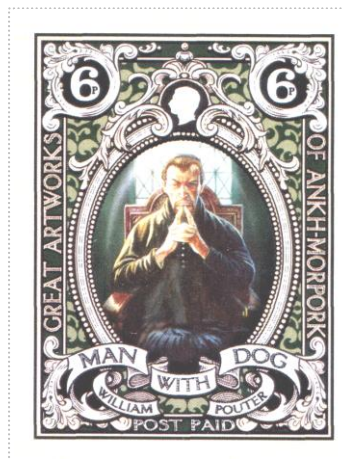

Issued in the Year of the Reciprocating Llama

Olive Green and Browns on White with light green Palm motifs 6p White on Black in Ornate Round Frame Sinister and Dexter Chief Painting of Man with Dog by William Pouter in Oval Frame Studded Fess Patrician Silhouette Profile Dexter Chief with Elaborate Floral Supporters MAN WITH DOG WILLIAM POUTER in Furled Banner on Black and Green field Bordered by GREAT ARTWORKS Ascending Dexter OF ANKH-MORPORK Descending Sinister POST PAID Base.

Stamp Name: Great Artworks Man with Dog Proof	Variation	SHS AM0353Cu
Region: Ankh-Morpork	Availability: Green Cabbage Trading Scheme exchange	
Perforation: Imperforated	Width/Height: 45 by 60 mm	
Price:	Release Date: 8 Jun 2015	

Larger version of issued stamp

Stamp Name: Great Artworks Man with Dog Proof Sport	Variation	SHS AM0353Du
Region: Ankh-Morpork	Availability: Green Cabbage Trading Scheme exchange	
Perforation: Imperforated	Width/Height: 45 by 60 mm	
Price:	Release Date: 8 Jun 2015	

The dog is missing

SHS0353Du