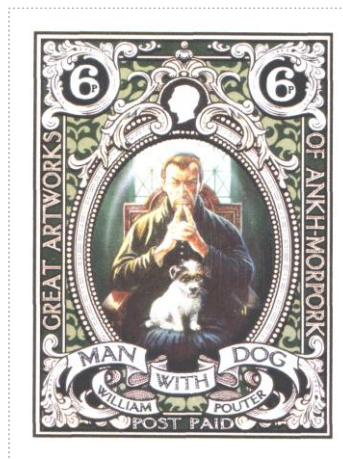

Issued in the Year of the Reciprocating Llama

Olive Green and Browns on White with light green Palm motifs 6p White on Black in Ornate Round Frame Sinister and Dexter Chief Painting of Man with Dog by William Pouter in Oval Frame Studded Fess Patrician Silhouette Profile Dexter Chief with Elaborate Floral Supporters MAN WITH DOG WILLIAM POUTER in Furled Banner on Black and Green field Bordered by GREAT ARTWORKS Ascending Dexter OF ANKH-MORPORK Descending Sinister POST PAID Base.

Stamp Name: Great Artworks Man with Dog Proof	Variation	SHS AM0353Cu
Region: Ankh-Morpork	Availability: Green Cabbage Trading Scheme exchange	
Perforation: Imperforated	Width/Height: 45 by 60 mm	
Price:	Release Date: 8 Jun 2015	

Larger version of issued stamp

Stamp Name: Great Artworks Man with Dog Proof Sport	Variation	SHS AM0353Du
Region: Ankh-Morpork	Availability: Green Cabbage Trading Scheme exchange	
Perforation: Imperforated	Width/Height: 45 by 60 mm	
Price:	Release Date: 8 Jun 2015	

The dog is missing

SHS0353Cu