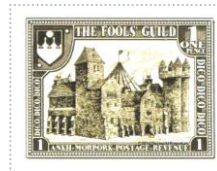

Issued in the Year of the Reciprocating Llama

Olive Green on White field Fools' Guild building enframed Dotted Guild Arms Canton 1 ONE PENCE Canton Sinister THE FOOLS' GUILD White on Olive Chief
DICO DICO DICO Sinister and Dexter 1 framed Sinister and Dexter ANKH-MORPORK POSTAGE REVENUE White on Olive Base

Only available between the first and 7th of April attached to the Fools' Guild cover and as a single inside the envelope.

Stamp Name: Fools' Guild One Pence
Region: Ankh-Morpork
Perforation: Wincanton 10/2cm/2cm
Price:

Common
Availability: Only available with the Fools' Guild cover
Width/Height: 28 by 22 mm
Release Date: 1 Apr 2014

SHS AM0337Aw

SHS0337Aw