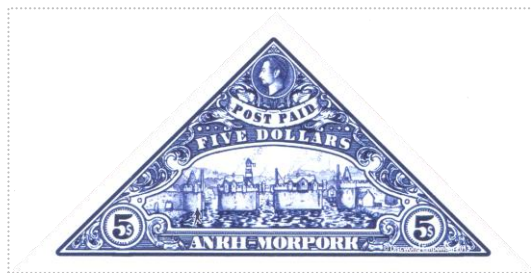

Issued in the Year of the Frog Ascendant

Pyramid with Empire Blue on White New River Gate with Clacks Tower Patrician Profile facing Dexter in Roundel over Scroll Post Paid Blue on White and FIVE DOLLARS White on Blue Chief bordered by $5 Blue on White in Roundel Sinister and Dexter supported by ANKH-MORPORK White on Blue.

Stamp Name: $5 River Gate Blue Triangle	Common	SHS AM0320Aw
Region: Ankh-Morpork	Availability: LBE only	
Perforation: Wincanton 10/2cm/2cm	Width/Height: 70 by 35 mm	
Price:	Release Date: 1 Nov 2013	

Stamp Name: $5 River Gate Blue Triangle Anne	Sport	SHS AM0320Bw
Region: Ankh-Morpork	Availability: LBE only	
Perforation: Wincanton 10/2cm/2cm	Width/Height: 70 by 35 mm	
Price:	Release Date: 1 Nov 2013	

There is a man walking across the Ankh just to the left of the left most gate.
First sport pulled by annebn at Hogswatch 13

SHS0320Bw