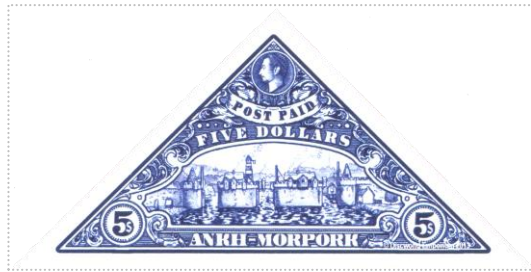

Issued in the Year of the Frog Ascendant

Pyramid with Empire Blue on White New River Gate with Clacks Tower Patrician Profile facing Dexter in Roundel over Scroll Post Paid Blue on White and FIVE DOLLARS White on Blue Chief bordered by $5 Blue on White in Roundel Sinister and Dexter supported by ANKH-MORPORK White on Blue.

Stamp Name: $5 River Gate Blue Triangle	Common	SHS AM0320Aw
Region: Ankh-Morpork	Availability: LBE only	
Perforation: Wincanton 10/2cm/2cm	Width/Height: 70 by 35 mm	
Price:	Release Date: 1 Nov 2013	

Stamp Name: $5 River Gate Blue Triangle Anne	Sport	SHS AM0320Bw
Region: Ankh-Morpork	Availability: LBE only	
Perforation: Wincanton 10/2cm/2cm	Width/Height: 70 by 35 mm	
Price:	Release Date: 1 Nov 2013	

There is a man walking across the Ankh just to the left of the left most gate.
First sport pulled by annebn at Hogswatch 13

SHS0320Aw