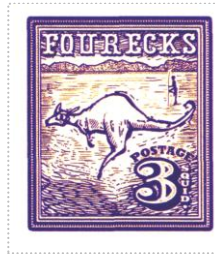

Issued in the Year of the Frog Ascendant

Earth Colours on White Field Enframed Pointiest Landscape with Mountains FOURECKS Chief Aborigine Rampant with Spear Kangaroo Leaping POSTAGE 3 SQUID Base Sinister

---

Stamp Name: Fourecks Three Squid	Common	SHS XX0303Aw
Region: Fourecks	Availability: Unlimited Availability	
Perforation: Wincanton 10/2cm/2cm	Width/Height: 28 by 33 mm	
Price: 50p	Release Date: 1 Mar 2013	

Stamp Name: Fourecks Three Squid Rincewind	Sport	SHS XX0303Bw
Region: Fourecks	Availability: Sport found on sheet	
Perforation: Wincanton 10/2cm/2cm	Width/Height: 28 by 33 mm	
Price:	Release Date: 1 Mar 2013	

The silhouette of a running Rincewind can be is seen

SHS0303Aw