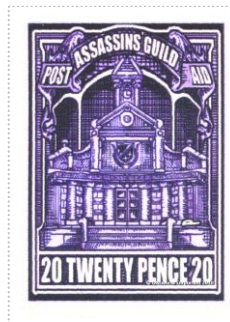

Issued in the Year of the Happy Goose

Purple on Cream Field Assassins' Guild Hall Front with Assassins' Guild Shield Chief Scroll with Motto POST ASSASSINS' GUILD PAID White Base TWENTY PENCE White bordered by 20 Dexter and Sinister in Frame.

Nicknamed 'The Vanity'.

The image is based on the Assassins' Guild building created by Bernard Pearson.

Stamp Name: Assassins' Guild Twenty Pence	Common	SHS AM0210Aw
Region: Ankh-Morpork	Availability: Unlimited Availability	
Perforation: Wincanton 10/2cm/2cm	Width/Height: 30 by 42 mm	
Price: 70p	Release Date: 3 May 2010	
Stamp Name: Assassins' Guild Twenty Pence P	Sport	SHS AM0210Bw
Region: Ankh-Morpork	Availability: Sport found on sheet	
Perforation: Wincanton 10/2cm/2cm	Width/Height: 30 by 42 mm	
Price:	Release Date: 3 May 2010	
The P has fallen from PAID and is lying on the Guild steps.		
Stamp Name: Assassins' Guild Twenty Pence Blurred	Imperfection	SHS AM0210Cw
Region: Ankh-Morpork	Availability: LBE only	
Perforation: Wincanton 10/2cm/2cm	Width/Height: 30 by 42 mm	
Price:	Release Date: 3 May 2010	
The registration is offset causing a blurred image		

SHS0210Bw