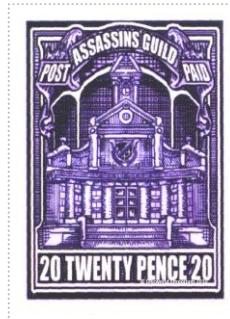

**Issued in the Year of the Happy Goose**

Purple on Cream Field Assassins' Guild Hall Front with Assassins' Guild Shield Chief Scroll with Motto POST ASSASSINS' GUILD PAID White Base TWENTY PENCE White bordered by 20 Dexter and Sinister in Frame.

Nicknamed 'The Vanity'.

The image is based on the Assassins' Guild building created by Bernard Pearson.

Stamp Name: Assassins' Guild Twenty Pence	Common	SHS AM0210Aw
Region: Ankh-Morpork	Availability: Unlimited Availability	
Perforation: Wincanton 10/2cm/2cm	Width/Height: 30 by 42 mm	
Price: 70p	Release Date: 3 May 2010	
Stamp Name: Assassins' Guild Twenty Pence P	Sport	SHS AM0210Bw
Region: Ankh-Morpork	Availability: Sport found on sheet	
Perforation: Wincanton 10/2cm/2cm	Width/Height: 30 by 42 mm	
Price:	Release Date: 3 May 2010	
The P has fallen from PAID and is lying on the Guild steps.		
Stamp Name: Assassins' Guild Twenty Pence Blurred	Imperfection	SHS AM0210Cw
Region: Ankh-Morpork	Availability: LBE only	
Perforation: Wincanton 10/2cm/2cm	Width/Height: 30 by 42 mm	
Price:	Release Date: 3 May 2010	
The registration is offset causing a blurred image		