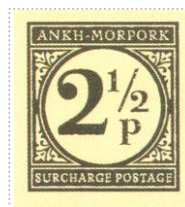

Only available in the Year of the Happy Goose LBE

Stamp Name: Tuppence Ha'penny Surcharge Postage	Common	SHS AM0196Aw
Region: Ankh-Morpork	Availability: Year of the Happy Goose LBE	
Perforation: Wincanton 10/2cm/2cm	Width/Height: 24 by 27 mm	
Price:	Release Date: 8 Jan 2010	
Stamp Name: Tuppence Ha'penny Surcharge Postage P	Sport	SHS AM0196Bw
Region: Ankh-Morpork	Availability: Year of the Happy Goose LBE	
Perforation: Wincanton 10/2cm/2cm	Width/Height: 24 by 27 mm	
Price:	Release Date: 8 Jan 2010	
Only available in the Year of the Happy Goose LBE		
Stamp Name: Tuppence Ha'penny Surcharge Postage Dark	Variation	SHS AM0196Cw
Region: Ankh-Morpork	Availability: Year of the Happy Goose LBE	
Perforation: Wincanton 10/2cm/2cm	Width/Height: 24 by 27 mm	
Price:	Release Date: 8 Jan 2010	
The colours are darker.		
Only available in the Year of the Happy Goose LBE		

SHS0196Aw

SHS0196Bw

SHS0196Cw