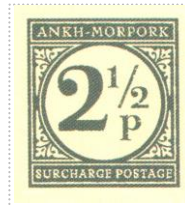

# Tuppence Ha'penny Surcharge Postage

SHS AM0196

Issued in the Year of the Happy Goose

In green on light yellow 2 ½ p in Circular Frame with Embellishment Chief ANKH-MORPORK Yellow on Green Base SURCHARGE POSTAGE Yellow on Green.

Only available in the Year of the Happy Goose LBE

Stamp Name: Tuppence Ha'penny Surcharge Postage	Common	SHS AM0196Aw
Region: Ankh-Morpork	Availability: Year of the Happy Goose LBE	
Perforation: Wincanton 10/2cm/2cm	Width/Height: 24 by 27 mm	
Price:	Release Date: 8 Jan 2010	
Stamp Name: Tuppence Ha'penny Surcharge Postage P	Sport	SHS AM0196Bw
Region: Ankh-Morpork	Availability: Year of the Happy Goose LBE	
Perforation: Wincanton 10/2cm/2cm	Width/Height: 24 by 27 mm	
Price:	Release Date: 8 Jan 2010	
Only available in the Year of the Happy Goose LBE		
Stamp Name: Tuppence Ha'penny Surcharge Postage Dark	Variation	SHS AM0196Cw
Region: Ankh-Morpork	Availability: Year of the Happy Goose LBE	
Perforation: Wincanton 10/2cm/2cm	Width/Height: 24 by 27 mm	
Price:	Release Date: 8 Jan 2010	
The colours are darker.		
Only available in the Year of the Happy Goose LBE		