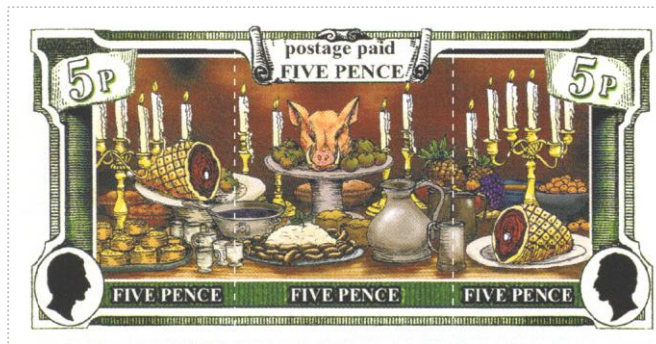

Issued in the Year of the Three Roses

Pastel Shades on White Rectangular Table laid out with Candles, Food Stuffs, Ham Joints and Hog's Head with Tusks bordered by Green frame with Postage Paid FIVE PENCE Above FIVE PENCE repeated 3 times Below 5p Above in both Corners and Patrician's Profile facing into stamp in Oval Frame Below both Corners. This is the same stamp as the Hogswatch 2008 Bath Towel stamp perforated in three vertical sections. Available whole and as separate segments.

Stamp Name: Hogswatch Triptych	Common	SHS AM0156Aw
Region: Ankh-Morpork	Availability: Won as prize	
Perforation: Wincanton 10/2cm/2cm	Width/Height: 87 by 45 mm	
Price:	Release Date: 29 Nov 2008	

Perforated vertically into three equally sized pieces.

Stamp Name: Hogswatch Triptych sport	Sport	SHS AM0156Bw
Region: Ankh-Morpork	Availability: Won as prize	
Perforation: Wincanton 10/2cm/2cm	Width/Height: 87 by 45 mm	
Price:	Release Date: 29 Nov 2008	

A candle on the left hand side has been extinguished, the hog has its left eye open and there is a potato on the plate on the right hand side.

Perforated vertically into three equally sized pieces.

10 only available on FDC as special prizes

SHS0156Aw