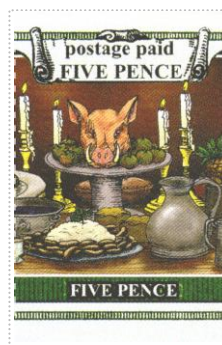

## Issued in the Year of the Three Roses

Pastel Shades on White Rectangular Table laid out with Candles, Food Stuffs, Ham Joints and Hog's Head with Tusks bordered by Green frame with Postage Paid FIVE PENCE Above FIVE PENCE repeated 3 times Below 5p Above in both Corners and Patrician's Profile facing into stamp in Oval Frame Below both Corners. This is the same stamp as the Hogswatch 2008 Bath Towel stamp perforated in three vertical sections. Available whole and as separate segments.

SHS AM0156Gw

Central third of Sport Stamp, Boar with right eye open.  
 10 in total

Stamp Name: Hogswatch Right Segment Potato  
 Region: Ankh-Morpork  
 Perforation: Wincanton 10/2cm/2cm  
 Price:

Sport  
 Availability: LBE only  
 Width/Height: 29 by 45 mm  
 Release Date: 29 Nov 2008

SHS AM0156Hw

Right third of Sport Stamp, Extra Potato  
 10 in total

SHS0156Cw

SHS0156Dw

SHS0156Ew

SHS0156Fw

SHS0156Gw

SHS0156Hw