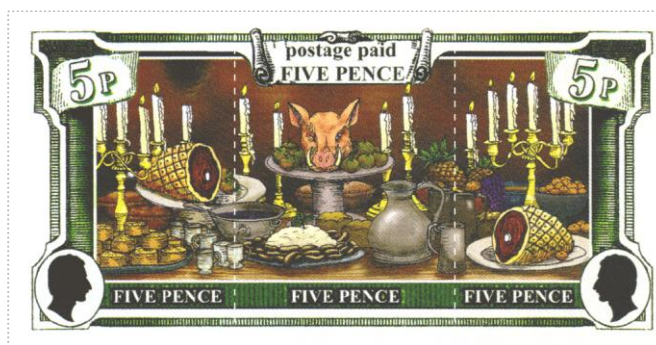

Issued in the Year of the Three Roses

Pastel Shades on White Rectangular Table laid out with Candles, Food Stuffs, Ham Joints and Hog's Head with Tusks bordered by Green frame with Postage Paid FIVE PENCE Above FIVE PENCE repeated 3 times Below 5p Above in both Corners and Patrician's Profile facing into stamp in Oval Frame Below both Corners. This is the same stamp as the Hogswatch 2008 Bath Towel stamp perforated in three vertical sections. Available whole and as separate segments.

Stamp Name: Hogswatch Triptych	Common	SHS AM0156Aw
Region: Ankh-Morpork	Availability: Won as prize	
Perforation: Wincanton 10/2cm/2cm	Width/Height: 87 by 45 mm	
Price:	Release Date: 29 Nov 2008	

Perforated vertically into three equally sized pieces.

Stamp Name: Hogswatch Triptych sport	Sport	SHS AM0156Bw
Region: Ankh-Morpork	Availability: Won as prize	
Perforation: Wincanton 10/2cm/2cm	Width/Height: 87 by 45 mm	
Price:	Release Date: 29 Nov 2008	

A candle on the left hand side has been extinguished, the hog has its left eye open and there is a potato on the plate on the right hand side.

Perforated vertically into three equally sized pieces.

10 only available on FDC as special prizes

SHS0156Bw