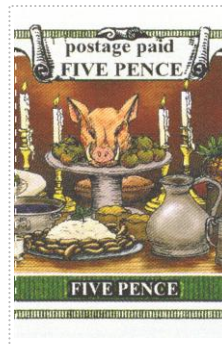

## Issued in the Year of the Three Roses

Pastel Shades on White Rectangular Table laid out with Candles, Food Stuffs, Ham Joints and Hog's Head with Tusks bordered by Green frame with Postage Paid FIVE PENCE Above FIVE PENCE repeated 3 times Below 5p Above in both Corners and Patrician's Profile facing into stamp in Oval Frame Below both Corners. This is the same stamp as the Hogswatch 2008 Bath Towel stamp perforated in three vertical sections. Available whole and as separate segments.

SHS AM0156Fw

Left third of Sport Stamp, Candle extinguished.  
 10 in total

Stamp Name: Hogswatch Middle Segment Wink  
 Region: Ankh-Morpork  
 Perforation: Wincanton 10/2cm/2cm  
 Price:

Sport  
 Availability: LBE only  
 Width/Height: 29 by 45 mm  
 Release Date: 29 Nov 2008

SHS AM0156Gw

Central third of Sport Stamp, Boar with right eye open.  
 10 in total

Stamp Name: Hogswatch Right Segment Potato  
 Region: Ankh-Morpork  
 Perforation: Wincanton 10/2cm/2cm  
 Price:

Sport  
 Availability: LBE only  
 Width/Height: 29 by 45 mm  
 Release Date: 29 Nov 2008

SHS AM0156Hw

Right third of Sport Stamp, Extra Potato  
 10 in total

SHS0156Cw

SHS0156Dw

SHS0156Ew

SHS0156Fw

SHS0156Gw

SHS0156Hw