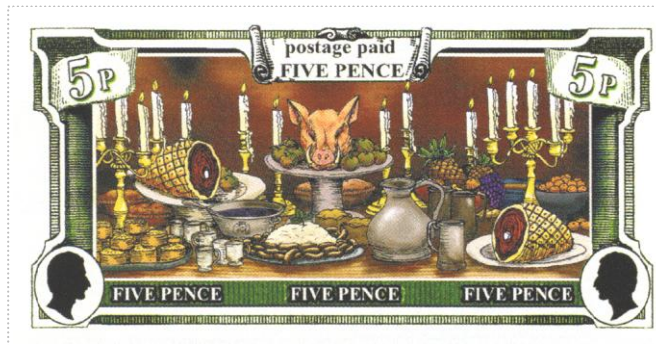

Issued in the Year of the Three Roses

Pastel Shades on White Rectangular Table laid out with Candles, Food Stuffs, Ham Joints and Hog's Head with Tusks bordered by Green frame Chief 'postage paid FIVE PENCE' in Scroll Central 5p Canton and Canton Sinister Base FIVE PENCE repeated Thrice bordered by Patrician Profile Inwards in Oval Frame Dexter and Sinister.

The stamp for Hogswatch in the Year of the Three Roses designed by Ian Mitchell from artwork by Sara Mawdsley.

Stamp Name: Hogswatch Bath Towel	Common	SHS AM0155Aw
Region: Ankh-Morpork	Availability: Unlimited Availability	
Perforation: Wincanton 10/2cm/2cm	Width/Height: 87 by 45 mm	
Price: £2.00	Release Date: 29 Nov 2008	
Featured on the Hogswatch 2008 Cover.		
Stamp Name: Hogswatch Bath Towel sport	Sport	SHS AM0155Bw
Region: Ankh-Morpork	Availability: LBE only	
Perforation: Wincanton 10/2cm/2cm	Width/Height: 87 by 45 mm	
Price:	Release Date: 29 Nov 2008	

A candle on the left-hand side has been extinguished, the hog has its left eye open and there is a potato on the plate on the right hand side.

SHS0155Aw

SHS0155Bw