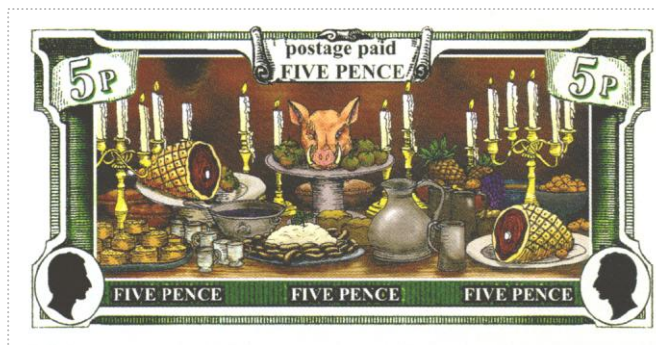

Issued in the Year of the Three Roses

Pastel Shades on White Rectangular Table laid out with Candles, Food Stuffs, Ham Joints and Hog's Head with Tusks bordered by Green frame Chief 'postage paid FIVE PENCE' in Scroll Central 5p Canton and Canton Sinister Base FIVE PENCE repeated Thrice bordered by Patrician Profile Inwards in Oval Frame Dexter and Sinister.

The stamp for Hogswatch in the Year of the Three Roses designed by Ian Mitchell from artwork by Sara Mawdsley.

Stamp Name: Hogswatch Bath Towel	Common	SHS AM0155Aw
Region: Ankh-Morpork	Availability: Unlimited Availability	
Perforation: Wincanton 10/2cm/2cm	Width/Height: 87 by 45 mm	
Price: £2.00	Release Date: 29 Nov 2008	
Featured on the Hogswatch 2008 Cover.		
Stamp Name: Hogswatch Bath Towel sport	Sport	SHS AM0155Bw
Region: Ankh-Morpork	Availability: LBE only	
Perforation: Wincanton 10/2cm/2cm	Width/Height: 87 by 45 mm	
Price:	Release Date: 29 Nov 2008	

A candle on the left-hand side has been extinguished, the hog has its left eye open and there is a potato on the plate on the right hand side.

SHS0155Aw

SHS0155Bw