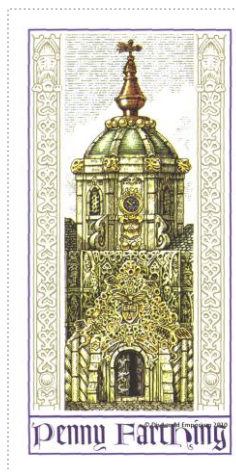

Issued in the Year of the Signifying Frog

Gold and Fawn on White Field Clock Tower and Main Door in Golds, Green and Burnt Umber on Fawn Hatched Field Bordered by Relief Carvings and Wizard Head Dexter and Sinister Fawn Base Penny Farthing Purple on White.

The stamps were printed and perforated by BDT International Security Printing in Ireland using perforating drums rather than a linear perforator. They were selected because they could handle the gold colour on the stamps.

Stamp Name: Unseen University Penny Farthing	Common	SHS AM0073Ae
Region: Ankh-Morpork	Availability: Unlimited Availability	
Perforation: Machine 16/2cm/2cm	Width/Height: 31 by 62 mm	
Price: £1.25	Release Date: 18 Aug 2006	
Stamp Name: Unseen University Penny Farthing Open Door	Sport	SHS AM0073Be
Region: Ankh-Morpork	Availability: Sport found on sheet	
Perforation: Machine 16/2cm/2cm	Width/Height: 31 by 62 mm	
Price:	Release Date: 18 Aug 2006	

The right hand door is open.

SHS0073Be