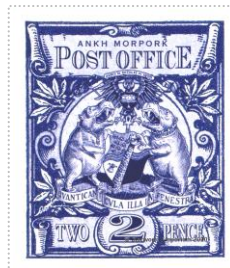

Issued in the Year of the Signifying Frog

Royal Blue on Light Blue Field Two Hippos Royales Baillant Left Enchaîne, Right Couronne au Cou In a Circular Frame bisected above by Ankh Symbol supporting Shield with Book and Wizard's Hat and Owl with Laural Leaf Flourishments Chief Scroll with ANKH MORPORK POST OFFICE Base Scroll TWO 2 PENCE.

Stamp Name: Ankh Two Pence Blue	Common	SHS AM0039Am
Region: Ankh-Morpork	Availability: Unlimited Availability	
Perforation: Machine 13/2cm/2cm	Width/Height: 30 by 35 mm	
Price: 40p	Release Date: 1 Dec 2005	

Stamp Name: Ankh Two Pence Blue Berries	Sport	SHS AM0039Bm
Region: Ankh-Morpork	Availability: Sport found on sheet	
Perforation: Machine 13/2cm/2cm	Width/Height: 30 by 35 mm	
Price:	Release Date: 1 Dec 2005	

There are extra berries by the leaves in the bottom left and bottom right corners.

SHS0039Bm