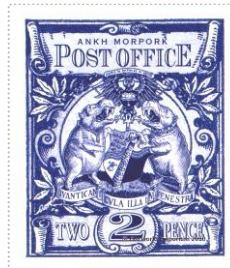

Issued in the Year of the Signifying Frog

Royal Blue on Light Blue Field Two Hippos Royales Baillant Left Enchaîne, Right Couronne au Cou In a Circular Frame bisected above by Ankh Symbol supporting Shield with Book and Wizard's Hat and Owl with Laural Leaf Flourishments Chief Scroll with ANKH MORPORK POST OFFICE Base Scroll TWO 2 PENCE.

Stamp Name: Ankh Two Pence Blue	Common	SHS AM0039Am
Region: Ankh-Morpork	Availability: Unlimited Availability	
Perforation: Machine 13/2cm/2cm	Width/Height: 30 by 35 mm	
Price: 40p	Release Date: 1 Dec 2005	

Stamp Name: Ankh Two Pence Blue Berries	Sport	SHS AM0039Bm
Region: Ankh-Morpork	Availability: Sport found on sheet	
Perforation: Machine 13/2cm/2cm	Width/Height: 30 by 35 mm	
Price:	Release Date: 1 Dec 2005	

There are extra berries by the leaves in the bottom left and bottom right corners.

SHS0039Am