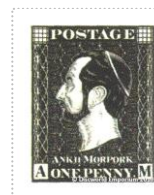

The printing is offset resulting in a pick edge to the image

Stamp Name: Penny Patrician Black Spot	Sport	SHS AM0038Dw
Region: Ankh-Morpork	Availability: Limited availability	
Perforation: Wincanton 10/2cm/2cm	Width/Height: 20 by 25 mm	
Price:	Release Date: 1 Dec 2005	

The full stop after ONE PENNY is missing. The print quality is also much lower.

Associated with the Mini Blue sheet.

SHS0038Am

SHS0038Bw

SHS0038Cm

SHS0038Dw