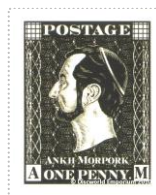

Black and shades on White Fine Burlage field Patrician Dexter Profile Chief POSTAGE Nine Squares White Canton and Canton Sinister Base ANKH-MORPORK ONE PENNY A Black in Square White Dexter M Black in Square White Sinister.

Stamp Name: Penny Patrician Black	Common	SHS AM0038Am
Region: Ankh-Morpork	Availability: Unlimited Availability	
Perforation: Machine 13/2cm/2cm	Width/Height: 20 by 25 mm	
Price: 25p	Release Date: 1 Dec 2005	

Stamp Name: Penny Patrician Black Clean Ear	Imperfection	SHS AM0038Bw
Region: Ankh-Morpork	Availability: LBE only	
Perforation: Wincanton 10/2cm/2cm	Width/Height: 20 by 25 mm	
Price: 25p	Release Date: 1 Dec 2005	

The Patrician's ear 'cleaner' is due to lower resolution as a result of inferior printing. Scuffing of the ink on the stamps printed as part of a composite sheet the has been observed.

Stamp Name: Penny Patrician Black Pink	Imperfection	SHS AM0038Cm
Region: Ankh-Morpork	Availability: Very Rare item	
Perforation: Machine 13/2cm/2cm	Width/Height: 20 by 25 mm	
Price:	Release Date: 1 Dec 2005	

The printing is offset resulting in a pick edge to the image

Stamp Name: Penny Patrician Black Spot	Sport	SHS AM0038Dw
Region: Ankh-Morpork	Availability: Limited availability	
Perforation: Wincanton 10/2cm/2cm	Width/Height: 20 by 25 mm	
Price:	Release Date: 1 Dec 2005	

The full stop after ONE PENNY is missing. The print quality is also much lower.

Associated with the Mini Blue sheet.

SHS0038Am