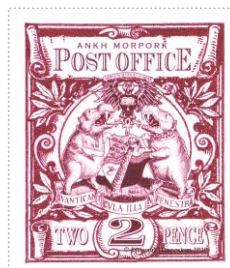

Issued in the Year of the Prawn

Ripe Plum Shades on White Two Hippos Royales Baillant Left Enchaine, Right Couronne au Cou In a Circular Frame bisected above by Ankh Symbol supporting Shield with Book and Wizard's Hat and Owl with Laurel Leaf Flourishes Chief Scroll with ANKH MORPORK POST OFFICE Base Scroll TWO 2 PENCE.

The design of the stamps resembles the Reichspost series of stamps issued in 1889.

Stamp Name: Ankh Two Pence Plum	Common	SHS AM0004Ab
Region: Ankh-Morpork	Availability: LBE only	
Perforation: Bath 12/2cm/2cm	Width/Height: 30 by 35 mm	
Price:	Release Date: 9 Jul 2004	

The early stamps perforated in Bath and Wincanton were lower in resolution.

Stamp Name: Ankh Two Pence Plum	Common	SHS AM0004Aw
Region: Ankh-Morpork	Availability: LBE only	
Perforation: Wincanton 10/2cm/2cm	Width/Height: 30 by 35 mm	
Price:	Release Date: 9 Jul 2004	

The early stamps perforated in Bath and Wincanton were lower in resolution.

Stamp Name: Ankh Two Pence Plum	Common	SHS AM0004Bm
Region: Ankh-Morpork	Availability: Unlimited Availability	
Perforation: Machine 13/2cm/2cm	Width/Height: 30 by 35 mm	
Price: 35p	Release Date: 9 Jul 2004	

Higher resolution version.

SHS0004Bm