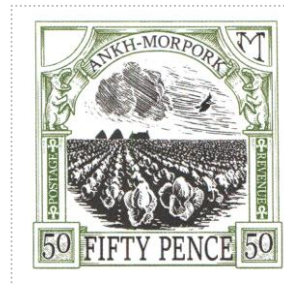

Cabbage Fields fifty pence

SHS AM0612

Issued in the Year of the Curious Squid

Pea green and black on white field view of cabbage fields black ANKH-MORPORK banner bordered by A and M supported by hippo column with Ankh and POSTGE left and REVENUE right FIFTY PENCE boarded by 50 base.

Stamp Name: Cabbage Fields fifty pence	Common	SHS AM0612Aw
Region: Ankh-Morpork	Availability: Unlimited Availability	
Perforation: Wincanton 10/2cm/2cm	Width/Height: 37 by 37 mm	
Price: 60p	Release Date: 20 Feb 2026	

Stamp Name: Cabbage Fields fifty pence witch	Sport	SHS AM0612Bw
Region: Ankh-Morpork	Availability: Sport found on sheet	
Perforation: Wincanton 10/2cm/2cm	Width/Height: 37 by 37 mm	
Price:	Release Date: 20 Feb 2026	

The A is missing from the top left corner and there is a witch flying over the field

---

SHS0612Bw