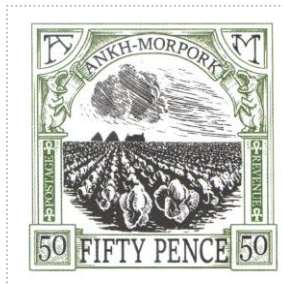

Cabbage Fields fifty pence

SHS AM0612

Issued in the Year of the Curious Squid

Pea green and black on white field view of cabbage fields black ANKH-MORPORK banner bordered by A and M supported by hippo column with Ankh and POSTGE left and REVENUE right FIFTY PENCE boarded by 50 base.

Stamp Name: Cabbage Fields fifty pence	Common	SHS AM0612Aw
Region: Ankh-Morpork	Availability: Unlimited Availability	
Perforation: Wincanton 10/2cm/2cm	Width/Height: 37 by 37 mm	
Price: 60p	Release Date: 20 Feb 2026	

Stamp Name: Cabbage Fields fifty pence witch	Sport	SHS AM0612Bw
Region: Ankh-Morpork	Availability: Sport found on sheet	
Perforation: Wincanton 10/2cm/2cm	Width/Height: 37 by 37 mm	
Price:	Release Date: 20 Feb 2026	

The A is missing from the top left corner and there is a witch flying over the field

---

SHS0612Aw