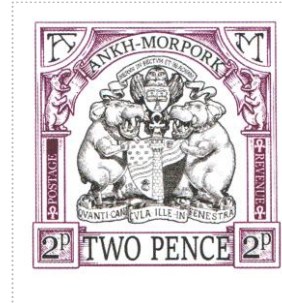

Ankh two pence

SHS AM0608

Issued in the Year of the Curious Squid

Burgundy and black on white field Ankh-Morpork coat of arms black ANKH-MORPORK banner bordered by A left and M right supported by hippos on columns ankh
POSTAGE left ankh REVENUE right TWO PENCE boarded by 2p base.

Stamp Name: Ankh two pence	Common	SHS AM0608Aw
Region: Ankh-Morpork	Availability: Unlimited Availability	
Perforation: Wincanton 10/2cm/2cm	Width/Height: 37 by 40 mm	
Price: 60p	Release Date: 20 Feb 2026	

Stamp Name: Ankh two pence ankh	Sport	SHS AM0608Bw
Region: Ankh-Morpork	Availability: Sport found on sheet	
Perforation: Wincanton 10/2cm/2cm	Width/Height: 37 by 40 mm	
Price:	Release Date: 20 Feb 2026	

The top ankh symbol on the left column is missing

SHS0608Bw