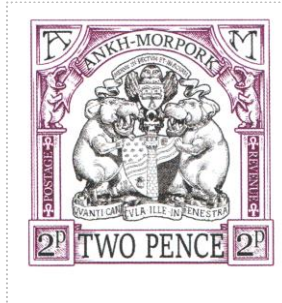

Ankh two pence

SHS AM0608

Issued in the Year of the Curious Squid

Burgundy and black on white field Ankh-Morpork coat of arms black ANKH-MORPORK banner bordered by A left and M right supported by hippos on columns ankh
POSTAGE left ankh REVENUE right TWO PENCE boarded by 2p base.

Stamp Name: Ankh two pence	Common	SHS AM0608Aw
Region: Ankh-Morpork	Availability: Unlimited Availability	
Perforation: Wincanton 10/2cm/2cm	Width/Height: 37 by 40 mm	
Price: 60p	Release Date: 20 Feb 2026	

Stamp Name: Ankh two pence ankh	Sport	SHS AM0608Bw
Region: Ankh-Morpork	Availability: Sport found on sheet	
Perforation: Wincanton 10/2cm/2cm	Width/Height: 37 by 40 mm	
Price:	Release Date: 20 Feb 2026	

The top ankh symbol on the left column is missing

SHS0608Aw