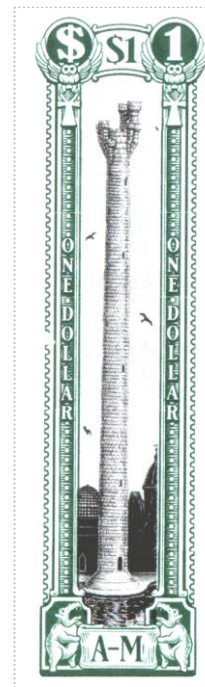

$1 Tower of Art

SHS AM0572

Issued in the Year of the Moribund Aardvark

Red wine and black on white field Tower of Art black $1 banner bordered by $ and 1 in roundels supported by Morpork and Ankh saw-tooth columns banner A-M bordered by hippos base.

Stamp Name: $1 Tower of Art	Common	SHS AM0572Aw
Region: Ankh-Morpork	Availability: Unlimited Availability	
Perforation: Wincanton 10/2cm/2cm	Width/Height: 27 by 90 mm	
Price: £1.10	Release Date: 1 Feb 2024	
Stamp Name: $1 Tower of Art Aardvark	Sport	SHS AM0572Bw
Region: Ankh-Morpork	Availability: Sport found on sheet	
Perforation: Wincanton 10/2cm/2cm	Width/Height: 27 by 90 mm	
Price:	Release Date: 1 Feb 2024	
The left-hand hippo has the head of an aardvark		
Stamp Name: $1 Tower of Art blob	Imperfection	SHS AM0572Cw
Region: Ankh-Morpork	Availability: Sport found on sheet	
Perforation: Wincanton 10/2cm/2cm	Width/Height: 27 by 90 mm	
Price:	Release Date: 1 Feb 2024	
A small blob of white is on the saw teeth on the left hand side		

SHS0572Cw