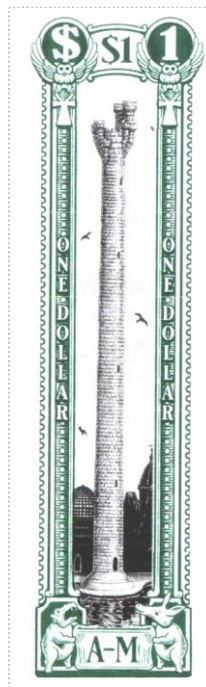

$1 Tower of Art

SHS AM0572

Issued in the Year of the Moribund Aardvark

Red wine and black on white field Tower of Art black $1 banner bordered by $ and 1 in roundels supported by Morpork and Ankh saw-tooth columns banner A-M bordered by hippos base.

Stamp Name: $1 Tower of Art	Common	SHS AM0572Aw
Region: Ankh-Morpork	Availability: Unlimited Availability	
Perforation: Wincanton 10/2cm/2cm	Width/Height: 27 by 90 mm	
Price: £1.10	Release Date: 1 Feb 2024	
Stamp Name: $1 Tower of Art Aardvark	Sport	SHS AM0572Bw
Region: Ankh-Morpork	Availability: Sport found on sheet	
Perforation: Wincanton 10/2cm/2cm	Width/Height: 27 by 90 mm	
Price:	Release Date: 1 Feb 2024	
The left-hand hippo has the head of an aardvark		
Stamp Name: $1 Tower of Art blob	Imperfection	SHS AM0572Cw
Region: Ankh-Morpork	Availability: Sport found on sheet	
Perforation: Wincanton 10/2cm/2cm	Width/Height: 27 by 90 mm	
Price:	Release Date: 1 Feb 2024	
A small blob of white is on the saw teeth on the left hand side		

SHS0572Bw