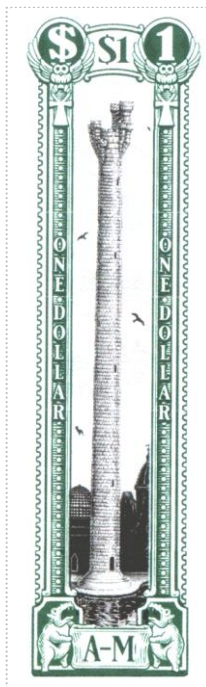

\$1 Tower of Art

SHS AM0572

Issued in the Year of the Moribund Aardvark

Red wine and black on white field Tower of Art black \$1 banner bordered by \$ and 1 in roundels supported by Morpork and Ankh saw-tooth columns banner A-M bordered by hippos base.

Stamp Name: \$1 Tower of Art	Common	SHS AM0572Aw
Region: Ankh-Morpork	Availability: Unlimited Availability	
Perforation: Wincanton 10/2cm/2cm	Width/Height: 27 by 90 mm	
Price: £1.10	Release Date: 1 Feb 2024	
<hr/>		
Stamp Name: \$1 Tower of Art Aardvark	Sport	SHS AM0572Bw
Region: Ankh-Morpork	Availability: Sport found on sheet	
Perforation: Wincanton 10/2cm/2cm	Width/Height: 27 by 90 mm	
Price:	Release Date: 1 Feb 2024	
The left-hand hippo has the head of an aardvark		
<hr/>		
Stamp Name: \$1 Tower of Art blob	Imperfection	SHS AM0572Cw
Region: Ankh-Morpork	Availability: Sport found on sheet	
Perforation: Wincanton 10/2cm/2cm	Width/Height: 27 by 90 mm	
Price:	Release Date: 1 Feb 2024	
A small blob of white is on the saw teeth on the left hand side		