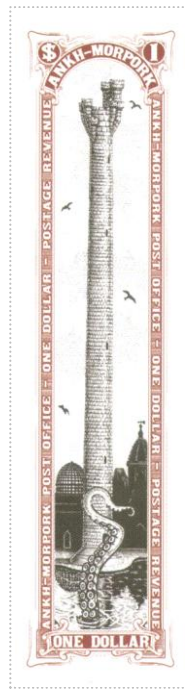

$1 Tower of Art burgundy

SHS AM0512

Issued in the Year of the Beleaguered Badger

Burgundy on white field art deco frame $ in roundel canton 1 in roundel canton sinister ANKH-MORPORK arched Tower of Art on light grey sky bisecting the High Energy Building and the Main Hall and black reflecting lake two birds sinister two birds Dexter bordered by ANKH-MORPORK POST OFFICE - ONE DOLLAR - POSTAGE REVENUE left ascending right descending ONE DOLLAR base

Stamp Name: $1 Tower of Art burgundy	Common	SHS AM0512Aw
Region: Ankh-Morpork	Availability: Unlimited Availability	
Perforation: Wincanton 10/2cm/2cm	Width/Height: 24 by 90 mm	
Price: £1.10	Release Date: 21 Jan 2021	
Stamp Name: $1 Tower of Art burgundy tentacle	Sport	SHS AM0512Bw
Region: Ankh-Morpork	Availability: Sport found on sheet	
Perforation: Wincanton 10/2cm/2cm	Width/Height: 24 by 90 mm	
Price:	Release Date: 21 Jan 2021	

A tentacle is appearing out of the river

SHS0512Bw