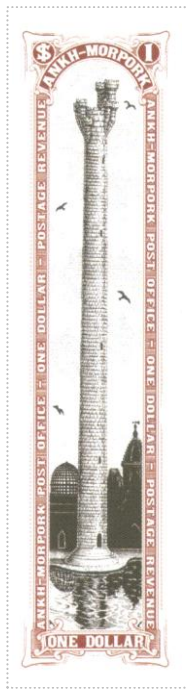

$1 Tower of Art burgundy

SHS AM0512

Issued in the Year of the Beleaguered Badger

Burgundy on white field art deco frame $ in roundel canton 1 in roundel canton sinister ANKH-MORPORK arched Tower of Art on light grey sky bisecting the High Energy Building and the Main Hall and black reflecting lake two birds sinister two birds Dexter bordered by ANKH-MORPORK POST OFFICE - ONE DOLLAR - POSTAGE REVENUE left ascending right descending ONE DOLLAR base

Stamp Name: $1 Tower of Art burgundy	Common	SHS AM0512Aw
Region: Ankh-Morpork	Availability: Unlimited Availability	
Perforation: Wincanton 10/2cm/2cm	Width/Height: 24 by 90 mm	
Price: £1.10	Release Date: 21 Jan 2021	
Stamp Name: $1 Tower of Art burgundy tentacle	Sport	SHS AM0512Bw
Region: Ankh-Morpork	Availability: Sport found on sheet	
Perforation: Wincanton 10/2cm/2cm	Width/Height: 24 by 90 mm	
Price:	Release Date: 21 Jan 2021	

A tentacle is appearing out of the river

SHS0512Aw