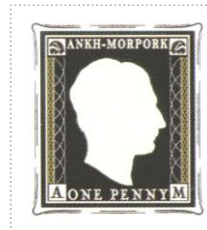

Issued in the Year of the Beleaguered Badger

Black and shades on white fine burlage field art deco frame or columns Patrician sinister profile chief ANKH-MORPORK badger tail square white canton canton sinister base ONE PENNY A in square white dexter M in square white sinister.

Stamp Name: Patrician Sinister	Common	SHS AM0508Aw
Region: Ankh-Morpork	Availability: Unlimited Availability	
Perforation: Wincanton 10/2cm/2cm	Width/Height: 27 by 30 mm	
Price: 35p	Release Date: 21 Jan 2021	

Stamp Name: Penny Patrician Gold blank	Sport	SHS AM0508Bw
Region: Ankh-Morpork	Availability: Sport found on sheet	
Perforation: Wincanton 10/2cm/2cm	Width/Height: 27 by 30 mm	
Price:	Release Date: 21 Jan 2021	

The patrician's head has been whited-out.

SHS0508Bw