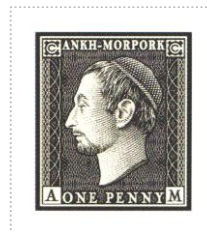

Issued in the Year of the Condescending Carp

Black and shades on white fine burlage field art deco frame Patrician dexter profile chief ANKH-MORPORK c-icon square white canton canton sinister base ONE PENNY A in square white dexter M in square white sinister.

Stamp Name: Patrician One Penny	Common	SHS AM0485Aw
Region: Ankh-Morpork	Availability: Unlimited Availability	
Perforation: Wincanton 10/2cm/2cm	Width/Height: 27 by 30 mm	
Price: 35p	Release Date: 24 Jan 2020	
Stamp Name: Patrician One Penny unframed	Sport	SHS AM0485Bw
Region: Ankh-Morpork	Availability: Sport found on sheet	
Perforation: Wincanton 10/2cm/2cm	Width/Height: 27 by 30 mm	
Price:	Release Date: 24 Jan 2020	

The art deco frame is missing

SHS0485Bw