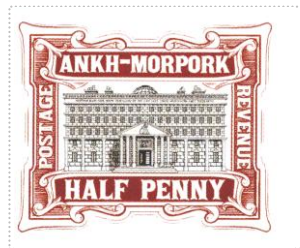

Issued in the Year of the Condescending Carp

Burgundy on white image of Ankh-Morpork Post Office in black with motto and dome top art deco framed ANKH-MORPORK with POSTAL ascending dexter and REVENUE descending sinister HALF PENNY central base.

Stamp Name: Post Office Half Penny	Common	SHS AM0484Aw
Region: Ankh-Morpork	Availability: Unlimited Availability	
Perforation: Wincanton 10/2cm/2cm	Width/Height: 39 by 32 mm	
Price: 35p	Release Date: 24 Jan 2020	

Stamp Name: Post Office Half Penny open	Sport	SHS AM0484Bw
Region: Ankh-Morpork	Availability: Sport found on sheet	
Perforation: Wincanton 10/2cm/2cm	Width/Height: 39 by 32 mm	
Price:	Release Date: 24 Jan 2020	

The left-hand door is open

SHS0484Bw