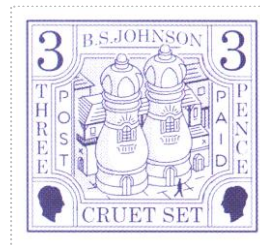

Issued in the Year of the Incontrovertible Skunk

Purple on white filed 3 canton canton sinister B.S.JOHNSON chief cruet set building in scalloped frame THREE POST dexter PAID PENCE sinister CRUET SET
base Patrician profile base dexter and sinister

Stamp Name: BSJ Cruet Set	Common	SHS AM0469Aw
Region: Ankh-Morpork	Availability: Unlimited Availability	
Perforation: Wincanton 10/2cm/2cm	Width/Height: 34 by 32 mm	
Price: 50p	Release Date: 27 Feb 2019	

Stamp Name: BSJ Cruet Set Mirror	Sport	SHS AM0469Bw
Region: Ankh-Morpork	Availability: Sport found on sheet	
Perforation: Wincanton 10/2cm/2cm	Width/Height: 34 by 32 mm	
Price:	Release Date: 27 Feb 2019	

The image is mirrored horizontally

SHS0469Bw