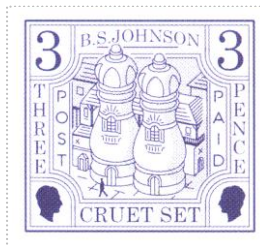

Issued in the Year of the Incontrovertible Skunk

Purple on white filed 3 canton canton sinister B.S.JOHNSON chief cruet set building in scalloped frame THREE POST dexter PAID PENCE sinister CRUET SET
base Patrician profile base dexter and sinister

Stamp Name: BSJ Cruet Set	Common	SHS AM0469Aw
Region: Ankh-Morpork	Availability: Unlimited Availability	
Perforation: Wincanton 10/2cm/2cm	Width/Height: 34 by 32 mm	
Price: 50p	Release Date: 27 Feb 2019	

Stamp Name: BSJ Cruet Set Mirror	Sport	SHS AM0469Bw
Region: Ankh-Morpork	Availability: Sport found on sheet	
Perforation: Wincanton 10/2cm/2cm	Width/Height: 34 by 32 mm	
Price:	Release Date: 27 Feb 2019	

The image is mirrored horizontally

SHS0469Aw