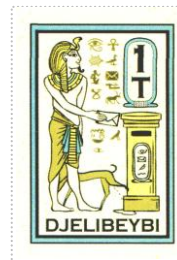

Issued in the Year of the Justifiable Defensive Lobster

Blues and golds on papyrus field blue frame the Pharaoh posting envelope into golden letter box bearing the hieroglyphs (Eye Envelope Pen and Wavy Line) accompanied by jackal cartouche with 1T bordering the hieroglyphs (Ankh Duck Envelope Throwing Spear Bull Falcon Eye of Horus Turtle Kneeling Man Crossed Snake Weather Rain Snow and Night) Eye

Stamp Name: Djelibeybi 1 Talent	Common	SHS DJ0447Aw
Region: Djelibeybi	Availability: Unlimited Availability	
Perforation: Wincanton 10/2cm/2cm	Width/Height: 23 by 34 mm	
Price: 30p	Release Date: 27 Mar 2018	
Stamp Name: Djelibeybi 1 Talent Dogs	Sport	SHS DJ0447Bw
Region: Djelibeybi	Availability: Sport found on sheet	
Perforation: Wincanton 10/2cm/2cm	Width/Height: 23 by 34 mm	
Price:	Release Date: 27 Mar 2018	

The dog is urinating on the post box

SHS0447Bw