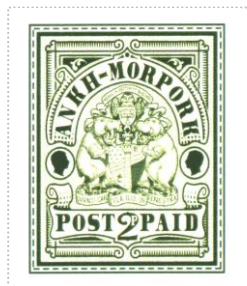

Issued in the Year of the Backward Facing Artichoke

Olive Green on White Field bounding Two Hippos Royales Baillant Ochre Left Enchaine, Right Couronne au Cou surmounted by Ankh Symbol supporting Shield with Book and Wizard's Hat and Owl Olive Supported by Scroll with Motto QVANTI CANI CULA ILLE IN FENESTRA ANKH-MORPORK in Furlled Banner Chief Bordered by Patrician in Oval Frame Sinister and Dexter Combatant Scroll Curved POSTAGE 2 PAID Base.

Stamp Name: Ankh Two Pence Green	Common	SHS AM0415Aw
Region: Ankh-Morpork	Availability: Unlimited Availability	
Perforation: Wincanton 10/2cm/2cm	Width/Height: 32 by 37 mm	
Price: 60p	Release Date: 11 Jan 2017	
Stamp Name: Ankh Two Pence Green Paid	Sport	SHS AM0415Bw
Region: Ankh-Morpork	Availability: Sport found on sheet	
Perforation: Wincanton 10/2cm/2cm	Width/Height: 32 by 37 mm	
Price:	Release Date: 11 Jan 2017	

The wording at the bottom is switched to PAID POST

SHS0415Aw