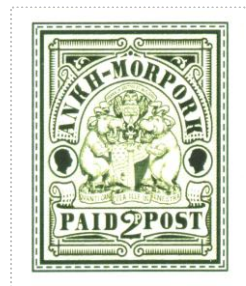

Issued in the Year of the Backward Facing Artichoke

Olive Green on White Field bounding Two Hippos Royales Baillant Ochre Left Enchaine, Right Couronne au Cou surmounted by Ankh Symbol supporting Shield with Book and Wizard's Hat and Owl Olive Supported by Scroll with Motto QVANTI CANI CULA ILLE IN FENESTRA ANKH-MORPORK in Furlled Banner Chief Bordered by Patrician in Oval Frame Sinister and Dexter Combatant Scroll Curved POSTAGE 2 PAID Base.

Stamp Name: Ankh Two Pence Green	Common	SHS AM0415Aw
Region: Ankh-Morpork	Availability: Unlimited Availability	
Perforation: Wincanton 10/2cm/2cm	Width/Height: 32 by 37 mm	
Price: 60p	Release Date: 11 Jan 2017	
Stamp Name: Ankh Two Pence Green Paid	Sport	SHS AM0415Bw
Region: Ankh-Morpork	Availability: Sport found on sheet	
Perforation: Wincanton 10/2cm/2cm	Width/Height: 32 by 37 mm	
Price:	Release Date: 11 Jan 2017	

The wording at the bottom is switched to PAID POST

SHS0415Bw