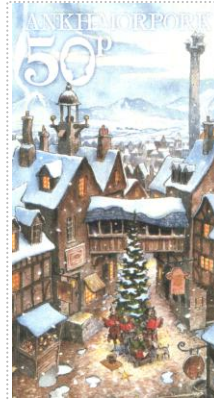

Issued in the Year of the Sneezing Panda

Stamp Name: Widdle 50p
Region: Ankh-Morpork
Perforation: Wincanton 10/2cm/2cm
Price:

Sport
Availability: LBE only
Width/Height: 28 by 53 mm
Release Date: 25 Nov 2016

SHS AM0412Dw

The snow around the hog is yellow

Stamp Name: Sans Star 50p
Region: Ankh-Morpork
Perforation: Wincanton 10/2cm/2cm
Price:

Sport
Availability: LBE only
Width/Height: 28 by 53 mm
Release Date: 25 Nov 2016

SHS AM0412Ew

The star is missing from the top of the tree and is lying on the ground.

Stamp Name: Candy Cane 50p
Region: Ankh-Morpork
Perforation: Wincanton 10/2cm/2cm
Price:

Sport
Availability: LBE only
Width/Height: 28 by 53 mm
Release Date: 25 Nov 2016

SHS AM0412Fw

Alice has fitted a candy cane in the crossbow

SHS0412Ew