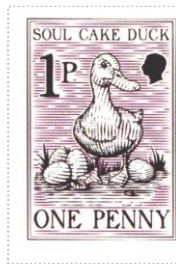

Issued in the Year of the Sneezing Panda

Plum on white field woodcut of duck with eggs SOUL CAKE DUCK chief 1p black canton Patrician profile silhouette dexter canton Sinister ONE PENNY black base

Stamp Name: Soul Cake Duck 1p	Common	SHS AM0409Aw
Region: Ankh-Morpork	Availability: Unlimited Availability	
Perforation: Wincanton 10/2cm/2cm	Width/Height: 23 by 34 mm	
Price: 40p	Release Date: 19 Oct 2016	
Stamp Name: What Duck?	Sport	SHS AM0409Bw
Region: Ankh-Morpork	Availability: Sport found on sheet	
Perforation: Wincanton 10/2cm/2cm	Width/Height: 23 by 34 mm	
Price:	Release Date: 19 Oct 2016	

The duck is missing

SHS0409Aw

SHS0409Bw