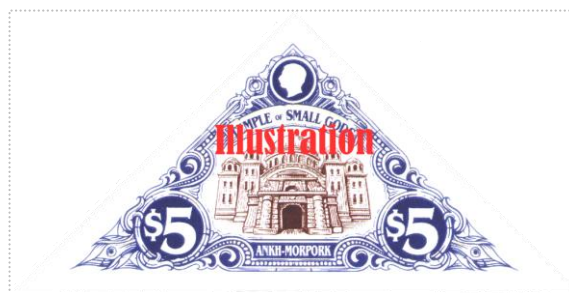

Issued in the Year of the Sneezing Panda

Pyramid with Royal Blue on White Field Temple of Small Gods sepia framed by ornate scrolling Patrician Profile dexter in Roundel frame White on Blue over banner with TEMPLE OF SMALL GODS Chief $5 in roundel white on blue bordering ANKH-MORPORK base.

Stamp Name: Temple of Small Gods	Common	SHS AM0407Aw
Region: Ankh-Morpork	Availability: LBE only	
Perforation: Wincanton 10/2cm/2cm	Width/Height: 75 by 38 mm	
Price:	Release Date: 27 Aug 2016	
Stamp Name: Temple of Small Gods door	Sport	SHS AM0407Bw
Region: Ankh-Morpork	Availability: LBE only	
Perforation: Wincanton 10/2cm/2cm	Width/Height: 75 by 38 mm	
Price:	Release Date: 27 Aug 2016	

The main doors are fully open

SHS0407Bw