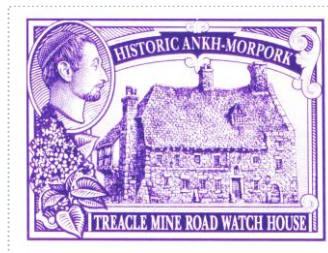

Issued in the Year of the Sneezing Panda

Lilacs hues on Pale Field Patrician Profile Sinister in Oval Frame Canton surmounting Ankh and Morpork on Shield 3p HISTORIC ANKH-MORPORK Light on Dark Olive Curved Banner Treacle Mine Road Watch House view TREACLE MINE ROAD WATCH HOUSE Light on Dark Base

Issued to celebrate the Glorious 25th as a sheet. Available as minisheet until 30th June and in the [a=shl0164.php/]Glorious 25th of May LBE[/a].

Stamp Name: Treacle Mine Road Lilac	Common	SHS AM0401Aw
Region: Ankh-Morpork	Availability: Available only as part of a minisheet	
Perforation: Wincanton 10/2cm/2cm	Width/Height: 43 by 33 mm	
Price:	Release Date: 25 May 2016	
Stamp Name: Treacle Mine Road Lilac Sport	Sport	SHS AM0401Bw
Region: Ankh-Morpork	Availability: Sport found on sheet	
Perforation: Wincanton 10/2cm/2cm	Width/Height: 43 by 33 mm	
Price:	Release Date: 25 May 2016	

SHS0401Bw