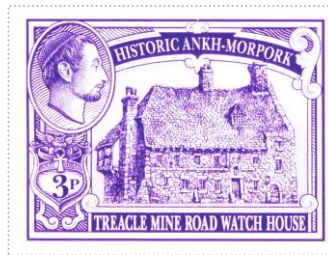

Issued in the Year of the Sneezing Panda

Lilacs hues on Pale Field Patrician Profile Sinister in Oval Frame Canton surmounting Ankh and Morpork on Shield 3p HISTORIC ANKH-MORPORK Light on Dark Olive Curved Banner Treacle Mine Road Watch House view TREACLE MINE ROAD WATCH HOUSE Light on Dark Base

Issued to celebrate the Glorious 25th as a sheet. Available as minisheet until 30th June and in the [a=shl0164.php/]Glorious 25th of May LBE[/a].

Stamp Name: Treacle Mine Road Lilac	Common	SHS AM0401Aw
Region: Ankh-Morpork	Availability: Available only as part of a minisheet	
Perforation: Wincanton 10/2cm/2cm	Width/Height: 43 by 33 mm	
Price:	Release Date: 25 May 2016	
Stamp Name: Treacle Mine Road Lilac Sport	Sport	SHS AM0401Bw
Region: Ankh-Morpork	Availability: Sport found on sheet	
Perforation: Wincanton 10/2cm/2cm	Width/Height: 43 by 33 mm	
Price:	Release Date: 25 May 2016	