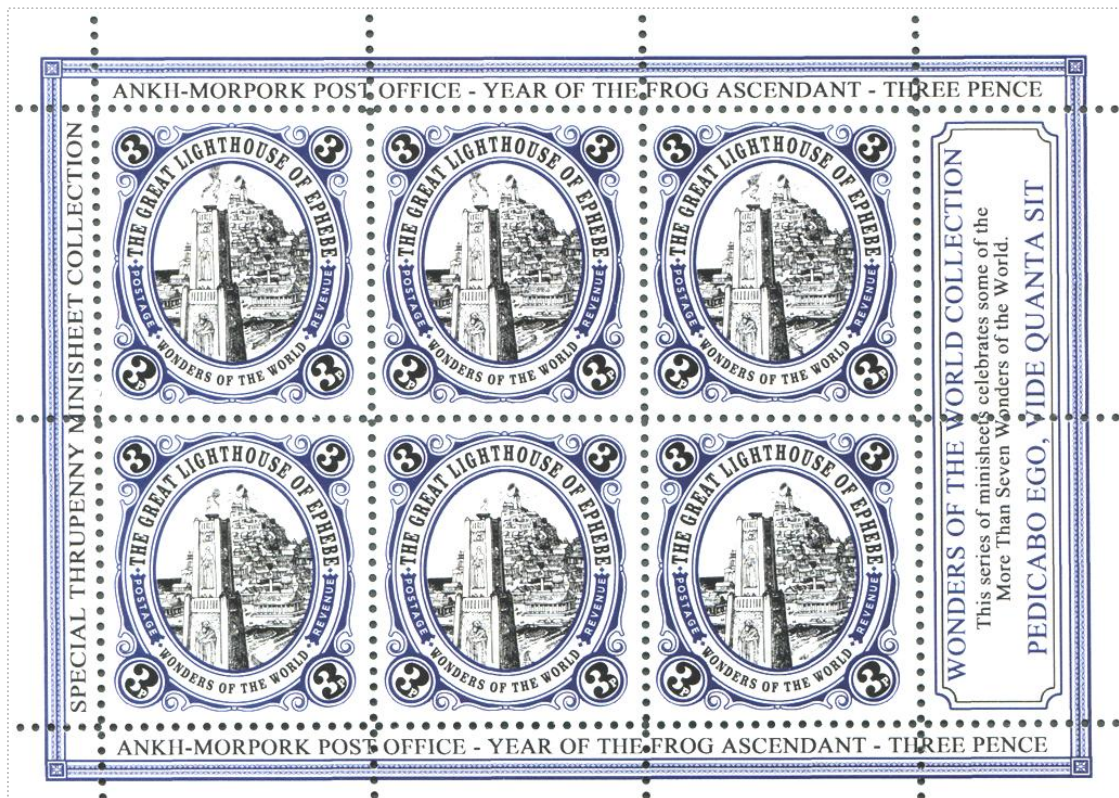

Stamp Name: Wonders of the World Lighthouse Region: Ankh-Morpork Perforation: Wincanton 10/2cm/2cm Price:	Availability: Unlimited Availability Width/Height: 35 by 38 mm Release Date: 12 Jan 2015	Variation	SHS AM0361Aw
Stamp Name: Wonders of the World Lighthouse Lembos Region: Ankh-Morpork Perforation: Wincanton 10/2cm/2cm Price:	Availability: Available only as part of a minisheet Width/Height: 35 by 38 mm Release Date: 12 Jan 2015	Variation	SHS AM0361Bw
The flame has lessened and the Lembos is moving out of port			
Stamp Name: Wonders of the World Lighthouse Turn Region: Ankh-Morpork Perforation: Wincanton 10/2cm/2cm Price:	Availability: Available only as part of a minisheet Width/Height: 35 by 38 mm Release Date: 12 Jan 2015	Variation	SHS AM0361Cw
The flame is smaller and the Lembos has turned			
Stamp Name: Wonders of the World Lighthouse Stern Region: Ankh-Morpork Perforation: Wincanton 10/2cm/2cm Price:	Availability: Available only as part of a minisheet Width/Height: 35 by 38 mm Release Date: 12 Jan 2015	Variation	SHS AM0361Dw
The flame is now half the size and only the stern of the Lembos can be seen			
Stamp Name: Wonders of the World Lighthouse Oars Region: Ankh-Morpork Perforation: Wincanton 10/2cm/2cm Price:	Availability: Available only as part of a minisheet Width/Height: 35 by 38 mm Release Date: 12 Jan 2015	Variation	SHS AM0361Ew
The flame is very small and oars of the Lembos are visible			
Stamp Name: Wonders of the World Lighthouse Gone Region: Ankh-Morpork Perforation: Wincanton 10/2cm/2cm Price:	Availability: Available only as part of a minisheet Width/Height: 35 by 38 mm Release Date: 12 Jan 2015	Variation	SHS AM0361Fw
The flame has gone out leaving a wisp of smoke and the Lembos has departed			

SHE0361A