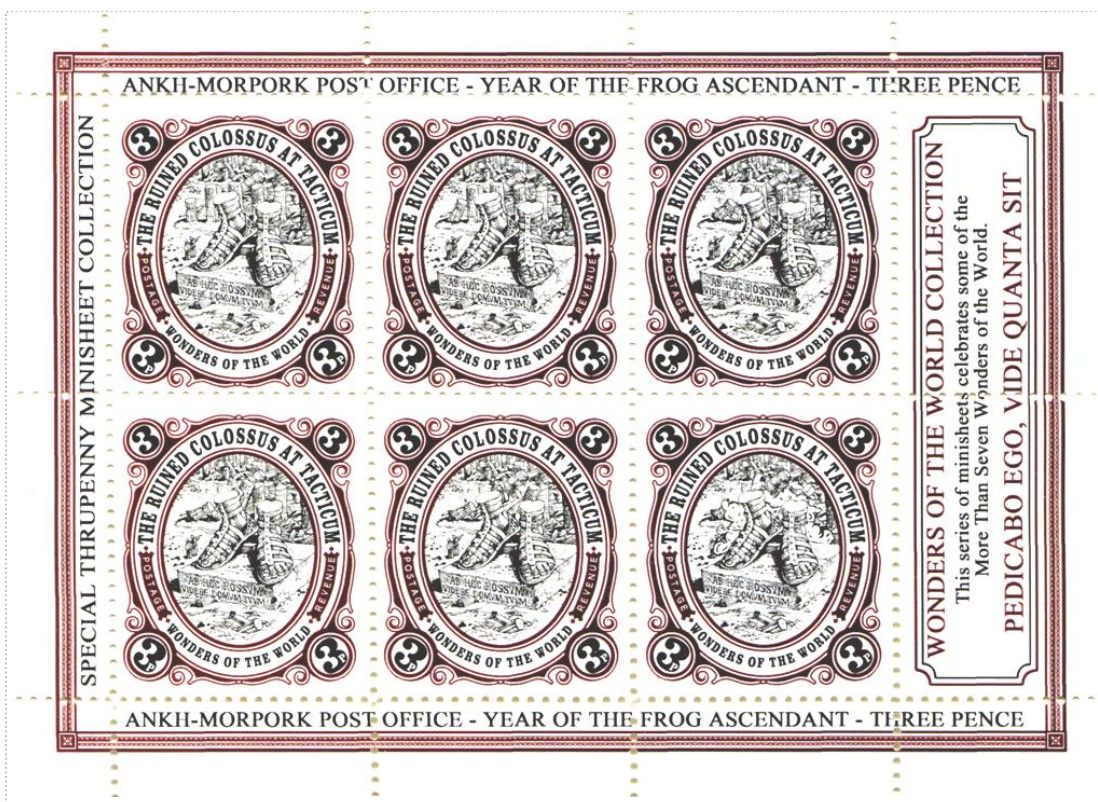

Stamp Name: Wonders of the World Colossus Region: Ankh-Morpork Perforation: Wincanton 10/2cm/2cm Price:	Common Availability: Available only as part of a minisheet Width/Height: 36 by 40 mm Release Date: 13 Jan 2014	SHS AM0324Aw
Stamp Name: Wonders of the World Colossus Collapse Region: Ankh-Morpork Perforation: Wincanton 10/2cm/2cm Price:	Variation Availability: Available only as part of a minisheet Width/Height: 36 by 40 mm Release Date: 13 Jan 2014	SHS AM0324Bw
The short column on the upper left has collapsed onto the next column		
Stamp Name: Wonders of the World Colossus Domino Region: Ankh-Morpork Perforation: Wincanton 10/2cm/2cm Price:	Variation Availability: Available only as part of a minisheet Width/Height: 36 by 40 mm Release Date: 13 Jan 2014	SHS AM0324Cw
The second column has started to collapse		
Stamp Name: Wonders of the World Colossus Downfall Region: Ankh-Morpork Perforation: Wincanton 10/2cm/2cm Price:	Variation Availability: Available only as part of a minisheet Width/Height: 36 by 40 mm Release Date: 13 Jan 2014	SHS AM0324Dw
The third column is falling		
Stamp Name: Wonders of the World Colossus Ruination Region: Ankh-Morpork Perforation: Wincanton 10/2cm/2cm Price:	Variation Availability: Available only as part of a minisheet Width/Height: 36 by 40 mm Release Date: 13 Jan 2014	SHS AM0324Ew
The fourth column is collapsing		
Stamp Name: Wonders of the World Colossus Wrecked Region: Ankh-Morpork Perforation: Wincanton 10/2cm/2cm Price:	Variation Availability: Available only as part of a minisheet Width/Height: 36 by 40 mm Release Date: 13 Jan 2014	SHS AM0324Fw
The collapsing columns has sent out a cloud of dust enveloping the two visitors		

SHE0324A