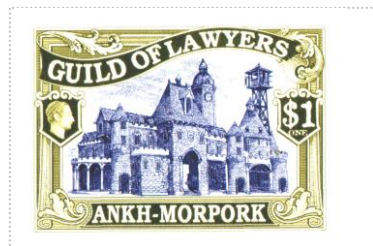

Issued in the Year of the Frog Ascendant

Hues of Royal Purple and Sulphur Yellow drawing of Guild House in Royal Purple enframed in Sulphur Yellow GUILD OF LAWYERS White on Dark Chocolate in Curved Scroll Chief Patrician Profile Sinister Dark Chocolate Field in Shield Dexter \$1 ONE White on Dark Chocolate in Shield Sinister ANKH-MORPORK White on Dark Chocolate Base.

Stamp Name: \$1 Guild of Lawyers	Common	SHS AM0315Aw
Region: Ankh-Morpork	Availability: Unlimited Availability	
Perforation: Wincanton 10/2cm/2cm	Width/Height: 49 by 32 mm	
Price: 75p	Release Date: 1 Aug 2013	
Stamp Name: \$1 Guild of Lawyers Hanging Man	Sport	SHS AM0315Bw
Region: Ankh-Morpork	Availability: Sport found on sheet	
Perforation: Wincanton 10/2cm/2cm	Width/Height: 49 by 32 mm	
Price:	Release Date: 1 Aug 2013	

The flag on the clacks tower has been replaced by a man hanging onto the pole.

SHS0315Aw

SHS0315Bw