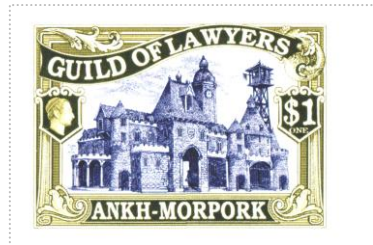

Issued in the Year of the Frog Ascendant

Hues of Royal Purple and Sulphur Yellow drawing of Guild House in Royal Purple enframed in Sulphur Yellow GUILD OF LAWYERS White on Dark Chocolate in Curved Scroll Chief Patrician Profile Sinister Dark Chocolate Field in Shield Dexter \$1 ONE White on Dark Chocolate in Shield Sinister ANKH-MORPORK White on Dark Chocolate Base.

Stamp Name: \$1 Guild of Lawyers	Common	SHS AM0315Aw
Region: Ankh-Morpork	Availability: Unlimited Availability	
Perforation: Wincanton 10/2cm/2cm	Width/Height: 49 by 32 mm	
Price: 75p	Release Date: 1 Aug 2013	
Stamp Name: \$1 Guild of Lawyers Hanging Man	Sport	SHS AM0315Bw
Region: Ankh-Morpork	Availability: Sport found on sheet	
Perforation: Wincanton 10/2cm/2cm	Width/Height: 49 by 32 mm	
Price:	Release Date: 1 Aug 2013	

The flag on the clacks tower has been replaced by a man hanging onto the pole.

SHS0315Aw

SHS0315Bw