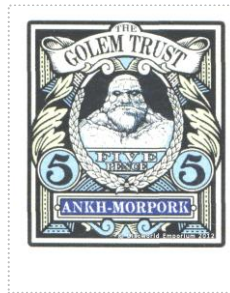

**Issued in the Year of the Frog Ascendant**

Blues and Beiges on Black Field Golem Five Pence Beige on Blue Laurel Enframed with Foliage Motto THE GOLEM TRUST Chief Roundels Sinister and Dexter 5  
 Black on Blue ANKH-MORPORK Beige on Blue Enframed Base

Stamp Name: Golem Trust Five Pence	Common	SHS AM0309Aw
Region: Ankh-Morpork	Availability: Unlimited Availability	
Perforation: Wincanton 10/2cm/2cm	Width/Height: 30 by 38 mm	
Price: 50p	Release Date: 4 May 2013	
Stamp Name: Golem Trust Five Pence Red Eye	Sport	SHS AM0309Bw
Region: Ankh-Morpork	Availability: Sport found on sheet	
Perforation: Wincanton 10/2cm/2cm	Width/Height: 30 by 38 mm	
Price:	Release Date: 4 May 2013	

The Golem's eyes are red

SHS0309Aw

SHS0309Bw