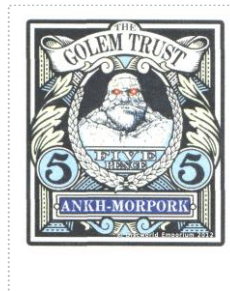

Issued in the Year of the Frog Ascendant

Blues and Beiges on Black Field Golem Five Pence Beige on Blue Laurel Enframed with Foliage Motto THE GOLEM TRUST Chief Roundels Sinister and Dexter 5
Black on Blue ANKH-MORPORK Beige on Blue Enframed Base

Stamp Name: Golem Trust Five Pence	Common	SHS AM0309Aw
Region: Ankh-Morpork	Availability: Unlimited Availability	
Perforation: Wincanton 10/2cm/2cm	Width/Height: 30 by 38 mm	
Price: 50p	Release Date: 4 May 2013	
Stamp Name: Golem Trust Five Pence Red Eye	Sport	SHS AM0309Bw
Region: Ankh-Morpork	Availability: Sport found on sheet	
Perforation: Wincanton 10/2cm/2cm	Width/Height: 30 by 38 mm	
Price:	Release Date: 4 May 2013	

The Golem's eyes are red

SHS0309Bw