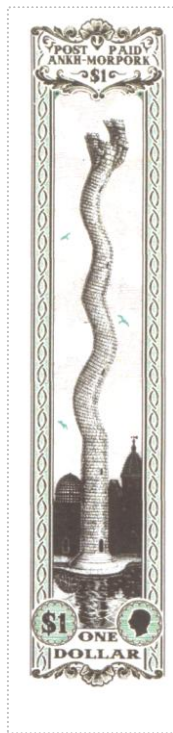

$1 Tower of Art

SHS AM0300

Issued in the Year of the Frog Ascendant

Stamp Name: $1 Tower of Art Time Wobble
Region: Ankh-Morpork
Perforation: Wincanton 10/2cm/2cm
Price:

Sport
Availability: LBE only
Width/Height: 22 by 96 mm
Release Date: 28 Jan 2013

SHS AM0300Cw

The tower has a wobble.
First reported by Murgatroyd.

Stamp Name: $1 Tower of Art Shard
Region: Ankh-Morpork
Perforation: Wincanton 10/2cm/2cm
Price:

Sport
Availability: LBE only
Width/Height: 22 by 96 mm
Release Date: 28 Jan 2013

SHS AM0300Dw

The tower has extended upwards so the top cannot be seen.
First reported by steeljam

Stamp Name: $1 Tower of Art Andrea
Region: Ankh-Morpork
Perforation: Wincanton 10/2cm/2cm
Price:

Sport
Availability: LBE only
Width/Height: 22 by 96 mm
Release Date: 28 Jan 2013

SHS AM0300Ew

The buildings in the background are mirrored.
First reported by toms_stamps

SHS0300Cw