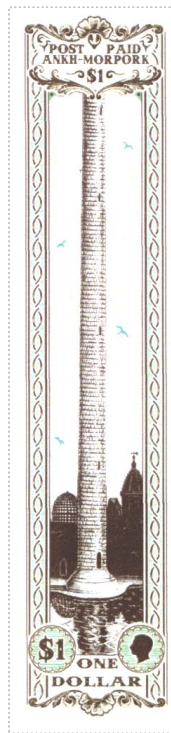

$1 Tower of Art

SHS AM0300

Issued in the Year of the Frog Ascendant

Stamp Name: $1 Tower of Art Time Wobble
Region: Ankh-Morpork
Perforation: Wincanton 10/2cm/2cm
Price:

Sport
Availability: LBE only
Width/Height: 22 by 96 mm
Release Date: 28 Jan 2013

SHS AM0300Cw

The tower has a wobble.
First reported by Murgatroyd.

Stamp Name: $1 Tower of Art Shard
Region: Ankh-Morpork
Perforation: Wincanton 10/2cm/2cm
Price:

Sport
Availability: LBE only
Width/Height: 22 by 96 mm
Release Date: 28 Jan 2013

SHS AM0300Dw

The tower has extended upwards so the top cannot be seen.
First reported by steeljam

Stamp Name: $1 Tower of Art Andrea
Region: Ankh-Morpork
Perforation: Wincanton 10/2cm/2cm
Price:

Sport
Availability: LBE only
Width/Height: 22 by 96 mm
Release Date: 28 Jan 2013

SHS AM0300Ew

The buildings in the background are mirrored.
First reported by toms_stamps

SHS0300Dw