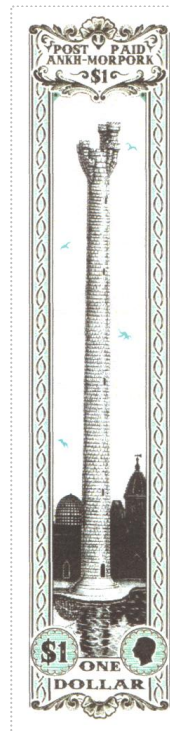

$1 Tower of Art

SHS AM0300

Issued in the Year of the Frog Ascendant

Black on White Field Tower of Art on Pink Sky Bisecting the High Energy Building and the Main Hall and Reflecting Lake Two Birds Sinister and Two Birds Dexter
Light Green Bordered by Rope Entwined Columns White on Light Green Chief 'POST OFFICE ANKH-MORPORK $1' Black on White in Embellished Frame Base
'ONE DOLLAR' Black on White Bordered by '$1' White on Light Green in Oval Frame Dexter Patrician Profile Dexter White on Light Green in Oval Frame Sinister.

Stamp Name: $1 Tower of Art	Common	SHS AM0300Aw
Region: Ankh-Morpork	Availability: Unlimited Availability	
Perforation: Wincanton 10/2cm/2cm	Width/Height: 22 by 96 mm	
Price: £1.05	Release Date: 28 Jan 2013	
Stamp Name: $1 Tower of Art Falling Man	Sport	SHS AM0300Bw
Region: Ankh-Morpork	Availability: Sport found on sheet	
Perforation: Wincanton 10/2cm/2cm	Width/Height: 22 by 96 mm	
Price:	Release Date: 28 Jan 2013	

The lower bird on the right-hand side has been replaced by a falling man

SHS0300Bw