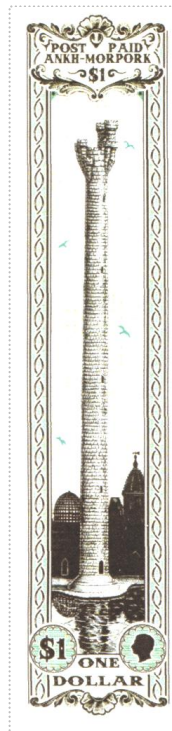

$1 Tower of Art

SHS AM0300

Issued in the Year of the Frog Ascendant

Black on White Field Tower of Art on Pink Sky Bisecting the High Energy Building and the Main Hall and Reflecting Lake Two Birds Sinister and Two Birds Dexter
Light Green Bordered by Rope Entwined Columns White on Light Green Chief 'POST OFFICE ANKH-MORPORK $1' Black on White in Embellished Frame Base
'ONE DOLLAR' Black on White Bordered by '$1' White on Light Green in Oval Frame Dexter Patrician Profile Dexter White on Light Green in Oval Frame Sinister.

Stamp Name: $1 Tower of Art	Common	SHS AM0300Aw
Region: Ankh-Morpork	Availability: Unlimited Availability	
Perforation: Wincanton 10/2cm/2cm	Width/Height: 22 by 96 mm	
Price: £1.05	Release Date: 28 Jan 2013	
Stamp Name: $1 Tower of Art Falling Man	Sport	SHS AM0300Bw
Region: Ankh-Morpork	Availability: Sport found on sheet	
Perforation: Wincanton 10/2cm/2cm	Width/Height: 22 by 96 mm	
Price:	Release Date: 28 Jan 2013	

The lower bird on the right-hand side has been replaced by a falling man

SHS0300Aw