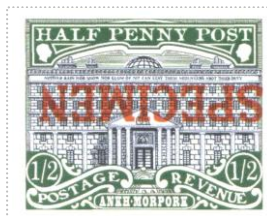

Sport  
 Availability: Very Rare item  
 Width/Height: 35 by 28 mm  
 Release Date: 28 Jan 2013

SHS AM0295lw

The Post Office doors are open and the SPECIMEN overprint is up side down.

SHS0295Fw

SHS0295Gw

SHS0295Hw