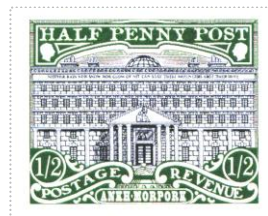

SHS0295Aw

SHS0295Bw

SHS0295Cw

SHS0295Dw

SHS0295Ew

**Issued in the Year of the Frog Ascendant**

Stamp Name: Post Office Half Penny Specimen  
 Region: Ankh-Morpork  
 Perforation: Wincanton 10/2cm/2cm  
 Price:

Overprint  
 Availability: 2013 Definitives LBE  
 Width/Height: 35 by 28 mm  
 Release Date: 28 Jan 2013

SHS AM0295Fw

The stamp is overprinted with the word SPECIMEN

Stamp Name: Post Office Half Penny Specimen Door  
 Region: Ankh-Morpork  
 Perforation: Wincanton 10/2cm/2cm  
 Price: