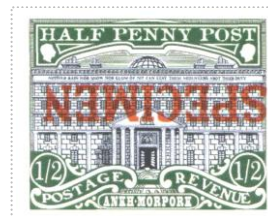

Sport  
 Availability: Very Rare item  
 Width/Height: 35 by 28 mm  
 Release Date: 28 Jan 2013

SHS AM0295lw

The Post Office doors are open and the SPECIMEN overprint is up side down.

SHS0295Fw

SHS0295Gw

SHS0295Hw