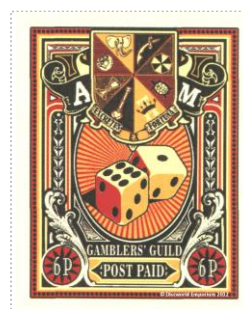

Issued in the Year of the Second Inception

Red and Oranges on a Cream Field Frame of Roundels Black on Red Chief Gamblers' Guild Coat of Arms Bordered by Scrolls Letter A Dexter M Sinister Surmounting Pair of Dice in Oval Frame with Sunburst Field of Orange and Red Base Motto 'GAMBLERS' GUILD' over 'POST PAID' White on Black Bordered by Floral Scrolls with 6P White on Black Star on Red Field in Round Frame Sinister and Dexter

The five dice layouts available are pairs of 1s, 1 and 4, 2 and 3, 3 and 4, 5 and 2. The rare dice layout, the High Roller, 6 and 1 was only available in the [a=shl0112.html/]Life's a Gamble/[a] LBE.

A sheet of the common stamps was awarded for finding two High Roller stamps. These High Roller do not appear on the sheet.