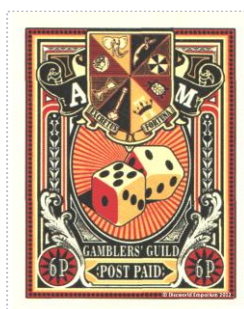

Issued in the Year of the Second Inception

Red and Oranges on a Cream Field Frame of Roundels Black on Red Chief Gamblers' Guild Coat of Arms Bordered by Scrolls Letter A Dexter M Sinister Surmounting Pair of Dice in Oval Frame with Sunburst Field of Orange and Red Base Motto 'GAMBLERS' GUILD' over 'POST PAID' White on Black Bordered by Floral Scrolls with 6P White on Black Star on Red Field in Round Frame Sinister and Dexter

The five dice layouts available are pairs of 1s, 1 and 4, 2 and 3, 3 and 4, 5 and 2. The rare dice layout, the High Roller, 6 and 1 was only available in the [a=shl0112.html/]Life's a Gamble/[a] LBE.

A sheet of the common stamps was awarded for finding two High Roller stamps. These High Roller do not appear on the sheet.