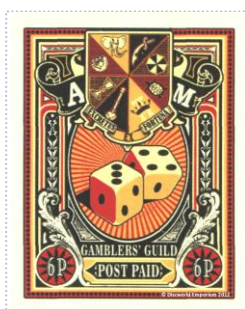

Issued in the Year of the Second Inception

Red and Oranges on a Cream Field Frame of Roundels Black on Red Chief Gamblers' Guild Coat of Arms Bordered by Scrolls Letter A Dexter M Sinister Surmounting Pair of Dice in Oval Frame with Sunburst Field of Orange and Red Base Motto 'GAMBLERS' GUILD' over 'POST PAID' White on Black Bordered by Floral Scrolls with 6P White on Black Star on Red Field in Round Frame Sinister and Dexter

The five dice layouts available are pairs of 1s, 1 and 4, 2 and 3, 3 and 4, 5 and 2. The rare dice layout, the High Roller, 6 and 1 was only available in the [a=shl0112.html/]Life's a Gamble/[a] LBE.

A sheet of the common stamps was awarded for finding two High Roller stamps. These High Roller do not appear on the sheet.