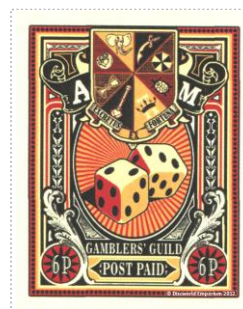

Issued in the Year of the Second Inception

Red and Oranges on a Cream Field Frame of Roundels Black on Red Chief Gamblers' Guild Coat of Arms Bordered by Scrolls Letter A Dexter M Sinister Surmounting Pair of Dice in Oval Frame with Sunburst Field of Orange and Red Base Motto 'GAMBLERS' GUILD' over 'POST PAID' White on Black Bordered by Floral Scrolls with 6P White on Black Star on Red Field in Round Frame Sinister and Dexter

The five dice layouts available are pairs of 1s, 1 and 4, 2 and 3, 3 and 4, 5 and 2. The rare dice layout, the High Roller, 6 and 1 was only available in the [a=shl0112.html/]Life's a Gamble/[a] LBE.

A sheet of the common stamps was awarded for finding two High Roller stamps. These High Roller do not appear on the sheet.