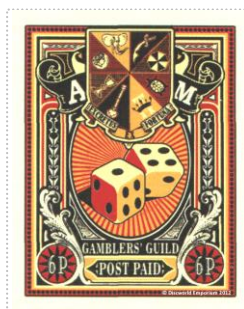

Issued in the Year of the Second Inception

Red and Oranges on a Cream Field Frame of Roundels Black on Red Chief Gamblers' Guild Coat of Arms Bordered by Scrolls Letter A Dexter M Sinister Surmounting Pair of Dice in Oval Frame with Sunburst Field of Orange and Red Base Motto 'GAMBLERS' GUILD' over 'POST PAID' White on Black Bordered by Floral Scrolls with 6P White on Black Star on Red Field in Round Frame Sinister and Dexter

The five dice layouts available are pairs of 1s, 1 and 4, 2 and 3, 3 and 4, 5 and 2. The rare dice layout, the High Roller, 6 and 1 was only available in the [a=shl0112.html/]Life's a Gamble/[a] LBE.

A sheet of the common stamps was awarded for finding two High Roller stamps. These High Roller do not appear on the sheet.