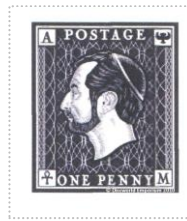

# Penny Patrician Black

SHS AM0265

Issued in the Year of the Second Inception

Black and shades on White Fine Burlage field Mature Patrician Dexter Profile Chief POSTAGE A in Square White Canton and Owl in Canton Sinister Base ANKH-MORPORK ONE PENNY A in Square White Dexter M in Square White Sinister.

Stamp Name: Penny Patrician Black	Common	SHS AM0265Aw
Region: Ankh-Morpork	Availability: Unlimited Availability	
Perforation: Wincanton 10/2cm/2cm	Width/Height: 24 by 28 mm	
Price: 25p	Release Date: 30 Jan 2012	
Stamp Name: Penny Patrician Black kippah	Sport	SHS AM0265Bw
Region: Ankh-Morpork	Availability: Sport found on sheet	
Perforation: Wincanton 10/2cm/2cm	Width/Height: 24 by 28 mm	
Price:	Release Date: 30 Jan 2012	
The skull cap is higher on the head.		
Stamp Name: Penny Patrician Black Specimen	Variation	SHS AM0265Cw
Region: Ankh-Morpork	Availability: 2012 Definitives LBE	
Perforation: Wincanton 10/2cm/2cm	Width/Height: 24 by 28 mm	
Price:	Release Date: 30 Jan 2012	
The Wording SPECIMEN is overprinted on the stamp in red. The position is varied.		
Stamp Name: Penny Patrician Black kippah Specimen	Sport	SHS AM0265Dw
Region: Ankh-Morpork	Availability: Spring Fling 2012 LBE	
Perforation: Wincanton 10/2cm/2cm	Width/Height: 24 by 28 mm	
Price:	Release Date: 5 May 2012	