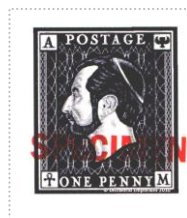

Penny Patrician Black

SHS AM0265

Issued in the Year of the Second Inception

Black and shades on White Fine Burlage field Mature Patrician Dexter Profile Chief POSTAGE A in Square White Canton and Owl in Canton Sinister Base ANKH-MORPORK ONE PENNY A in Square White Dexter M in Square White Sinister.

Stamp Name: Penny Patrician Black	Common	SHS AM0265Aw
Region: Ankh-Morpork	Availability: Unlimited Availability	
Perforation: Wincanton 10/2cm/2cm	Width/Height: 24 by 28 mm	
Price: 25p	Release Date: 30 Jan 2012	
Stamp Name: Penny Patrician Black kippah	Sport	SHS AM0265Bw
Region: Ankh-Morpork	Availability: Sport found on sheet	
Perforation: Wincanton 10/2cm/2cm	Width/Height: 24 by 28 mm	
Price:	Release Date: 30 Jan 2012	
The skull cap is higher on the head.		
Stamp Name: Penny Patrician Black Specimen	Variation	SHS AM0265Cw
Region: Ankh-Morpork	Availability: 2012 Definitives LBE	
Perforation: Wincanton 10/2cm/2cm	Width/Height: 24 by 28 mm	
Price:	Release Date: 30 Jan 2012	
The Wording SPECIMEN is overprinted on the stamp in red. The position is varied.		
Stamp Name: Penny Patrician Black kippah Specimen	Sport	SHS AM0265Dw
Region: Ankh-Morpork	Availability: Spring Fling 2012 LBE	
Perforation: Wincanton 10/2cm/2cm	Width/Height: 24 by 28 mm	
Price:	Release Date: 5 May 2012	

SHS0265Cw