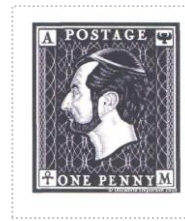

Penny Patrician Black

SHS AM0265

Issued in the Year of the Second Inception

Black and shades on White Fine Burlage field Mature Patrician Dexter Profile Chief POSTAGE A in Square White Canton and Owl in Canton Sinister Base ANKH-MORPORK ONE PENNY A in Square White Dexter M in Square White Sinister.

Stamp Name: Penny Patrician Black	Common	SHS AM0265Aw
Region: Ankh-Morpork	Availability: Unlimited Availability	
Perforation: Wincanton 10/2cm/2cm	Width/Height: 24 by 28 mm	
Price: 25p	Release Date: 30 Jan 2012	
Stamp Name: Penny Patrician Black kippah	Sport	SHS AM0265Bw
Region: Ankh-Morpork	Availability: Sport found on sheet	
Perforation: Wincanton 10/2cm/2cm	Width/Height: 24 by 28 mm	
Price:	Release Date: 30 Jan 2012	
The skull cap is higher on the head.		
Stamp Name: Penny Patrician Black Specimen	Variation	SHS AM0265Cw
Region: Ankh-Morpork	Availability: 2012 Definitives LBE	
Perforation: Wincanton 10/2cm/2cm	Width/Height: 24 by 28 mm	
Price:	Release Date: 30 Jan 2012	
The Wording SPECIMEN is overprinted on the stamp in red. The position is varied.		
Stamp Name: Penny Patrician Black kippah Specimen	Sport	SHS AM0265Dw
Region: Ankh-Morpork	Availability: Spring Fling 2012 LBE	
Perforation: Wincanton 10/2cm/2cm	Width/Height: 24 by 28 mm	
Price:	Release Date: 5 May 2012	

SHS0265Bw