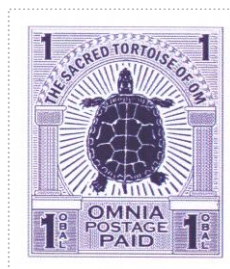

Issued in the Year of the Complicated Monkey

Light purple on White Field Golden Bull of Om surmounted on Lilies on Dark Purple Field bounded by Doric Columns Sinister and Dexter with Paramount Arch with the motto THE GOLDEN BULL OF OM Dark Purple and Orbs Over Numeric 1 Dark Purple Sinister and Dexter Chief Motto OMNIA POSTAGE PAID Dark Purple Bounded by 1 OBAL Sinister and Dexter Base.

Each stamp is accompanied by an inspiring quote selected by The Omnian Tract Society (Second Omnian IV Text)

First issued in the Full of Om's Blessings LBE.

A new inspiring quote was issued with the Great Om Temple appeal letter.

Stamp Name: Omnian One Obal	Common	SHS OM0251Aw
Region: Omnia	Availability: Unlimited Availability	
Perforation: Wincanton 10/2cm/2cm	Width/Height: 30 by 35 mm	
Price: 40p	Release Date: 6 Jun 2011	
Stamp Name: Omnian One Obal Turtle	Variation	SHS OM0251Bw
Region: Omnia	Availability: LBE only	
Perforation: Wincanton 10/2cm/2cm	Width/Height: 30 by 35 mm	
Price:	Release Date: 6 Jun 2011	

SHS0251Bw