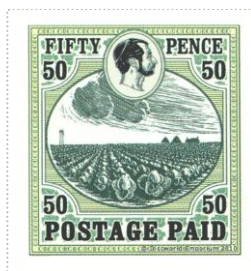

Cabbage Field Fifty Pence

SHS AM0245

Issued in the Year of the Complicated Monkey

Greens on Parchment Field Stormy Scene of Cabbage Fields with House and Haystack in Black In oval Frame Chief FIFTY PENCE Black above 50 Black Dexter and Sinister Bisected by Patrician Profile Black Sinister in Oval Frame Base POSTAGE PAID Black surmounted by 50 Black Dexter and Sinister.

A variation of the stamp designed with Sheila Watkins.

Stamp Name: Cabbage Field Fifty Pence	Common	SHS AM0245Aw
Region: Ankh-Morpork	Availability: Unlimited Availability	
Perforation: Wincanton 10/2cm/2cm	Width/Height: 33 by 35 mm	
Price: 45p	Release Date: 7 Mar 2011	
Stamp Name: Cabbage Field Fifty Pence Tower	Sport	SHS AM0245Bw
Region: Ankh-Morpork	Availability: Sport found on sheet	
Perforation: Wincanton 10/2cm/2cm	Width/Height: 33 by 35 mm	
Price:	Release Date: 7 Mar 2011	

The hayricks and building have moved to the right and a clacks tower has appeared on the left.

SHS0245Bw