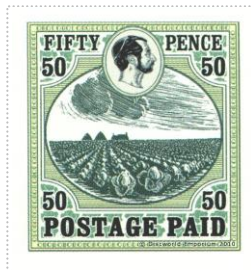

Cabbage Field Fifty Pence

SHS AM0245

Issued in the Year of the Complicated Monkey

Greens on Parchment Field Stormy Scene of Cabbage Fields with House and Haystack in Black In oval Frame Chief FIFTY PENCE Black above 50 Black Dexter and Sinister Bisected by Patrician Profile Black Sinister in Oval Frame Base POSTAGE PAID Black surmounted by 50 Black Dexter and Sinister.

A variation of the stamp designed with Sheila Watkins.

Stamp Name: Cabbage Field Fifty Pence	Common	SHS AM0245Aw
Region: Ankh-Morpork	Availability: Unlimited Availability	
Perforation: Wincanton 10/2cm/2cm	Width/Height: 33 by 35 mm	
Price: 45p	Release Date: 7 Mar 2011	
Stamp Name: Cabbage Field Fifty Pence Tower	Sport	SHS AM0245Bw
Region: Ankh-Morpork	Availability: Sport found on sheet	
Perforation: Wincanton 10/2cm/2cm	Width/Height: 33 by 35 mm	
Price:	Release Date: 7 Mar 2011	

The hayricks and building have moved to the right and a clacks tower has appeared on the left.

SHS0245Aw