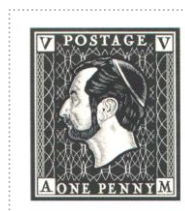

Issued in the Year of the Complicated Monkey

Black and shades on White Fine Burlage field Mature Patrician Dexter Profile Chief POSTAGE V in Square White Canton and Canton Sinister Base ANKH-MORPORK ONE PENNY A in Square White Dexter M in Square White Sinister.

The five Festive variations available in the [a=sh10109.html/Winter 2011 LBE/[a] having been a suggestion by archerinwood.

Stamp Name: Penny Patrician Black	Common	SHS AM0239Aw
Region: Ankh-Morpork	Availability: Unlimited Availability	
Perforation: Wincanton 10/2cm/2cm	Width/Height: 24 by 27 mm	
Price: 25p	Release Date: 28 Jan 2011	

Stamp Name: Penny Patrician Black V	Sport	SHS AM0239Bw
Region: Ankh-Morpork	Availability: Sport found on sheet	
Perforation: Wincanton 10/2cm/2cm	Width/Height: 24 by 27 mm	
Price:	Release Date: 28 Jan 2011	

The V in the left hand upper square is mirrored.

SHS0239Aw

SHS0239Bw

Issued in the Year of the Complicated Monkey

Stamp Name: Festive Bearded
 Region: Ankh-Morpork
 Perforation: Wincanton 10/2cm/2cm
 Price:
 Availability: Winter 2011 LBE
 Width/Height: 24 by 27 mm
 Release Date: 7 Dec 2011