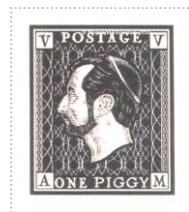

Issued in the Year of the Complicated Monkey

Stamp Name: Festive Bearded
Region: Ankh-Morpork
Perforation: Wincanton 10/2cm/2cm
Price:
Availability: Winter 2011 LBE
Width/Height: 24 by 27 mm
Release Date: 7 Dec 2011

Variation
SHS AM0239Cw

The Patrician is wearing a false white beard. The two Vs in the top corners are swapped from the sport.

Stamp Name: Festive Snowfall
Region: Ankh-Morpork
Perforation: Wincanton 10/2cm/2cm
Price:
Availability: Winter 2011 LBE
Width/Height: 24 by 27 mm
Release Date: 7 Dec 2011

Variation
SHS AM0239Dw

Snowflakes are shown on the stamp. The two Vs in the top corners are swapped from the sport.

Stamp Name: Festive One Piggy
Region: Ankh-Morpork
Perforation: Wincanton 10/2cm/2cm
Price:
Availability: Winter 2011 LBE
Width/Height: 24 by 27 mm
Release Date: 7 Dec 2011

Variation
SHS AM0239Ew

The wording ONE PIGGY appears at the base of the stamp. The two Vs in the top corners are swapped from the sport.

Stamp Name: Festive Hoodie
Region: Ankh-Morpork
Perforation: Wincanton 10/2cm/2cm
Price:
Availability: Winter 2011 LBE
Width/Height: 24 by 27 mm
Release Date: 7 Dec 2011

Variation
SHS AM0239Fw

The Patrician is wearing a black hood trimmed with white. The two Vs in the top corners are swapped from the sport.

Stamp Name: Festive Bobble Hat
Region: Ankh-Morpork
Perforation: Wincanton 10/2cm/2cm
Price:
Availability: Winter 2011 LBE
Width/Height: 24 by 27 mm
Release Date: 7 Dec 2011

Variation
SHS AM0239Gw

The Patrician is wearing a black pointed hat with white trim and white bobble. The two Vs in the top corners are swapped from the sport. Also know as the Archer's Cap after archer-in-wood who suggested the variation.

SHS0239Ew