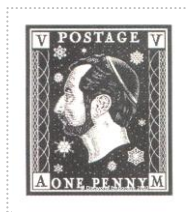

Issued in the Year of the Complicated Monkey

Stamp Name: Festive Bearded
Region: Ankh-Morpork
Perforation: Wincanton 10/2cm/2cm
Price:
Availability: Winter 2011 LBE
Width/Height: 24 by 27 mm
Release Date: 7 Dec 2011

Variation
SHS AM0239Cw

The Patrician is wearing a false white beard. The two Vs in the top corners are swapped from the sport.

Stamp Name: Festive Snowfall
Region: Ankh-Morpork
Perforation: Wincanton 10/2cm/2cm
Price:
Availability: Winter 2011 LBE
Width/Height: 24 by 27 mm
Release Date: 7 Dec 2011

Variation
SHS AM0239Dw

Snowflakes are shown on the stamp. The two Vs in the top corners are swapped from the sport.

Stamp Name: Festive One Piggy
Region: Ankh-Morpork
Perforation: Wincanton 10/2cm/2cm
Price:
Availability: Winter 2011 LBE
Width/Height: 24 by 27 mm
Release Date: 7 Dec 2011

Variation
SHS AM0239Ew

The wording ONE PIGGY appears at the base of the stamp. The two Vs in the top corners are swapped from the sport.

Stamp Name: Festive Hoodie
Region: Ankh-Morpork
Perforation: Wincanton 10/2cm/2cm
Price:
Availability: Winter 2011 LBE
Width/Height: 24 by 27 mm
Release Date: 7 Dec 2011

Variation
SHS AM0239Fw

The Patrician is wearing a black hood trimmed with white. The two Vs in the top corners are swapped from the sport.

Stamp Name: Festive Bobble Hat
Region: Ankh-Morpork
Perforation: Wincanton 10/2cm/2cm
Price:
Availability: Winter 2011 LBE
Width/Height: 24 by 27 mm
Release Date: 7 Dec 2011

Variation
SHS AM0239Gw

The Patrician is wearing a black pointed hat with white trim and white bobble. The two Vs in the top corners are swapped from the sport. Also know as the Archer's Cap after archer-in-wood who suggested the variation.

SHS0239Dw