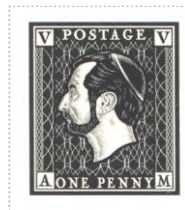

Issued in the Year of the Complicated Monkey

Black and shades on White Fine Burlage field Mature Patrician Dexter Profile Chief POSTAGE V in Square White Canton and Canton Sinister Base ANKH-MORPORK ONE PENNY A in Square White Dexter M in Square White Sinister.

The five Festive variations available in the [a=sh10109.html/Winter 2011 LBE/[a] having been a suggestion by archerinwood.

Stamp Name: Penny Patrician Black	Common	SHS AM0239Aw
Region: Ankh-Morpork	Availability: Unlimited Availability	
Perforation: Wincanton 10/2cm/2cm	Width/Height: 24 by 27 mm	
Price: 25p	Release Date: 28 Jan 2011	

Stamp Name: Penny Patrician Black V	Sport	SHS AM0239Bw
Region: Ankh-Morpork	Availability: Sport found on sheet	
Perforation: Wincanton 10/2cm/2cm	Width/Height: 24 by 27 mm	
Price:	Release Date: 28 Jan 2011	

The V in the left hand upper square is mirrored.

SHS0239Aw