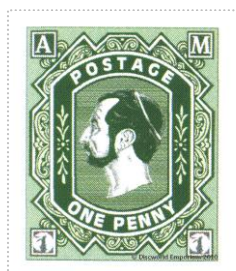

Issued in the Year of the Pensive Hare

Shades of green on white Field Patrician in Profile Dexter in semi-round Frame with Flourishes with POSTAGE Above and ONE PENNY Below White on Dark Green A in Square Canton and M in Square Canton Sinister Base Initial in Square Frame Dexter and Sinister.

The Base cartouches bear the initials of different subscribers to the Stanley Howler Journal.

Stamp Name: Initial Patrician	Common	SHS AM0159Aw
Region: Ankh-Morpork	Availability: Out with the Old LBE	
Perforation: Wincanton 10/2cm/2cm	Width/Height: 31 by 35 mm	
Price:	Release Date: 1 Jan 2009	

Unlimited, one in each 'Out With The Old' LBE

Stamp Name: Initial Patrician Pensive Hare	Sport	SHS AM0159Bw
Region: Ankh-Morpork	Availability: Out with the Old LBE	
Perforation: Wincanton 10/2cm/2cm	Width/Height: 31 by 35 mm	
Price:	Release Date: 1 Jan 2009	

Base cartouches feature the Pensive Hare.
80 in 'Out With The Old' LBEs

SHS0159Aw

SHS0159Bw