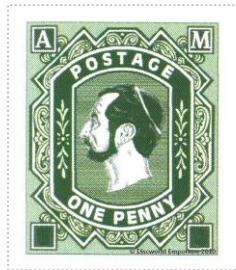

Issued in the Year of the Pensive Hare

Shades of green on white Field Patrician in Profile Dexter in semi-round Frame with Flourishes with POSTAGE Above and ONE PENNY Below White on Dark Green A in Square Canton and M in Square Canton Sinister Base Initial in Square Frame Dexter and Sinister.

The Base cartouches bear the initials of different subscribers to the Stanley Howler Journal.

Stamp Name: Initial Patrician	Common	SHS AM0159Aw
Region: Ankh-Morpork	Availability: Out with the Old LBE	
Perforation: Wincanton 10/2cm/2cm	Width/Height: 31 by 35 mm	
Price:	Release Date: 1 Jan 2009	

Unlimited, one in each 'Out With The Old' LBE

Stamp Name: Initial Patrician Pensive Hare	Sport	SHS AM0159Bw
Region: Ankh-Morpork	Availability: Out with the Old LBE	
Perforation: Wincanton 10/2cm/2cm	Width/Height: 31 by 35 mm	
Price:	Release Date: 1 Jan 2009	

Base cartouches feature the Pensive Hare.
80 in 'Out With The Old' LBEs

SHS0159Aw