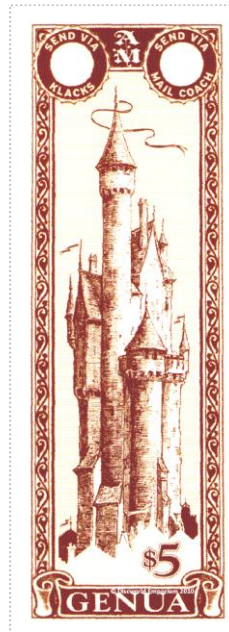

Issued in the Year of the Reversed Ptarmigan

Sienna on Hatched Ivory Field Genua Castle Base $5 Sienna on Ivory Bordered by Columns with Scrolled Pattern Dexter and Sinister Chief AM Ivory on Sienna Canton Circular Frame SEND VIA KLACKS Ivory on Sienna Surmounted by Roundal Ivory Canton Sinister Circular Frame SEND VIA MAIL COACH Ivory on Sienna Surmounted by Roundal Ivory.

Designed by Colin Edwards from an illustration by Alan Batley.

Stamp Name: $5 Genua	Common	SHS GE0100Aw
Region: Genua	Availability: Unlimited Availability	
Perforation: Wincanton 10/2cm/2cm	Width/Height: 30 by 83 mm	
Price: £1.00	Release Date: 2 Jun 2007	
Stamp Name: $5 Genua Windows	Sport	SHS GE0100Bw
Region: Genua	Availability: Sport found on sheet	
Perforation: Wincanton 10/2cm/2cm	Width/Height: 30 by 83 mm	
Price:	Release Date: 2 Jun 2007	

The windows are missing from the towers.

SHS0100Bw